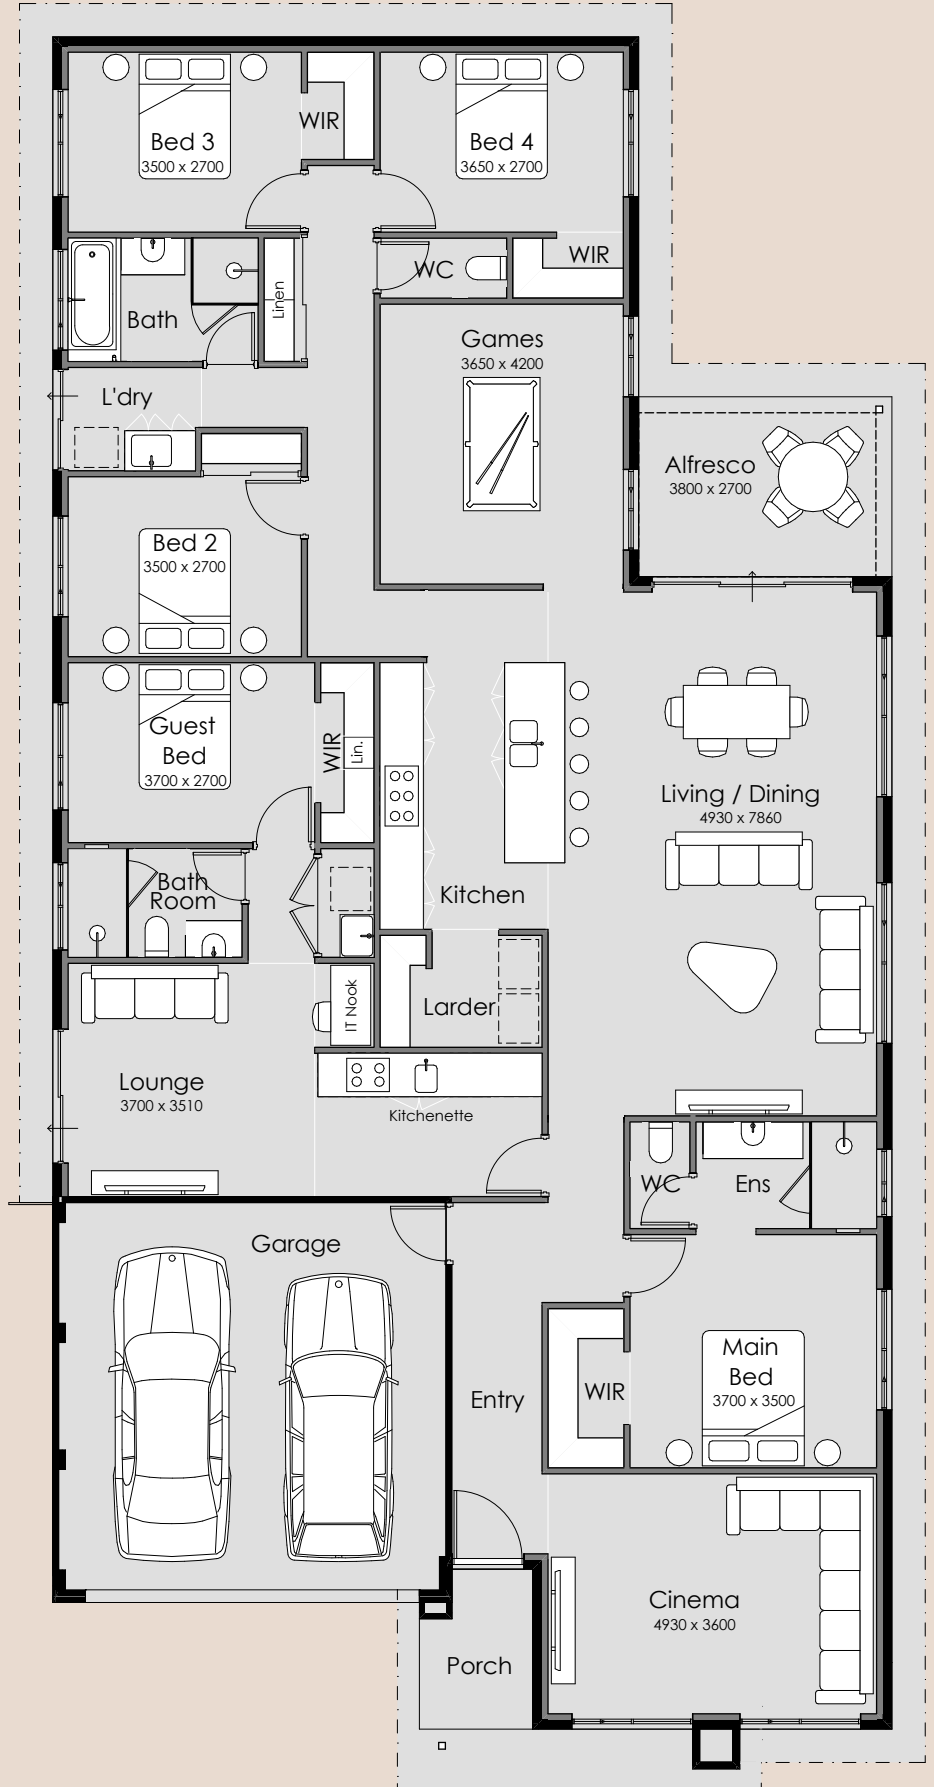

## Magnolia

Overall Width – 12.59m

Overall Length – 25.39m

Min Block Width – 15m

Min Block Length – 30m

Total Area – 288.57m<sup>2</sup>