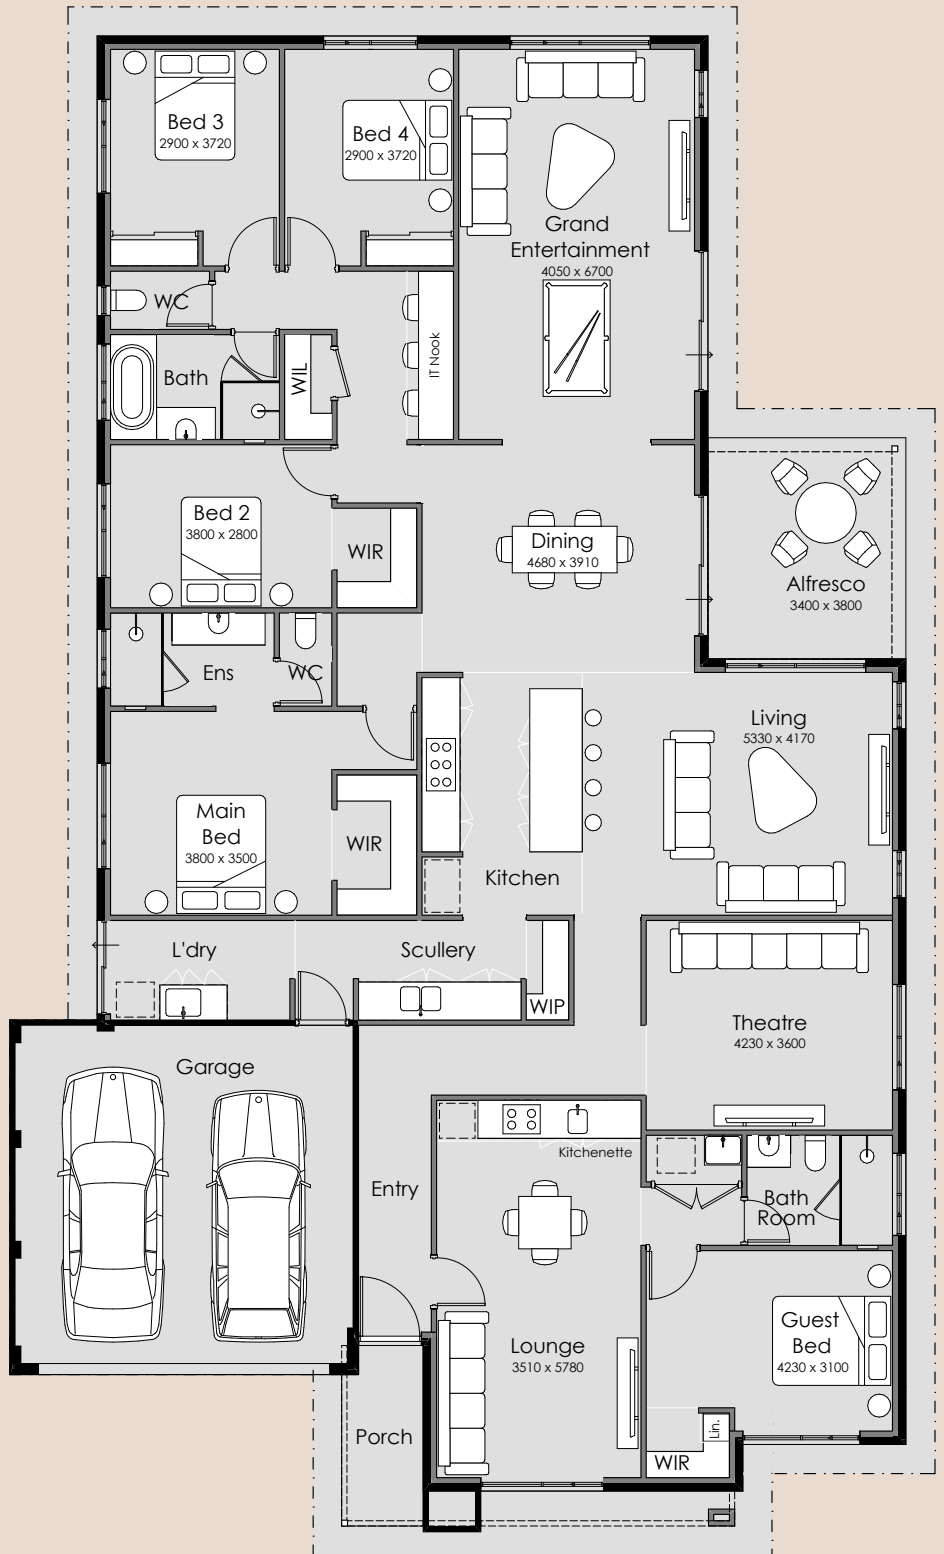

SUMMIT

HOMES GROUP

Mahogany

Overall Width – 15.39m

Overall Length – 25.69m

Min Block Width – 17m

Min Block Length – 30m

Total Area – 322.99m²