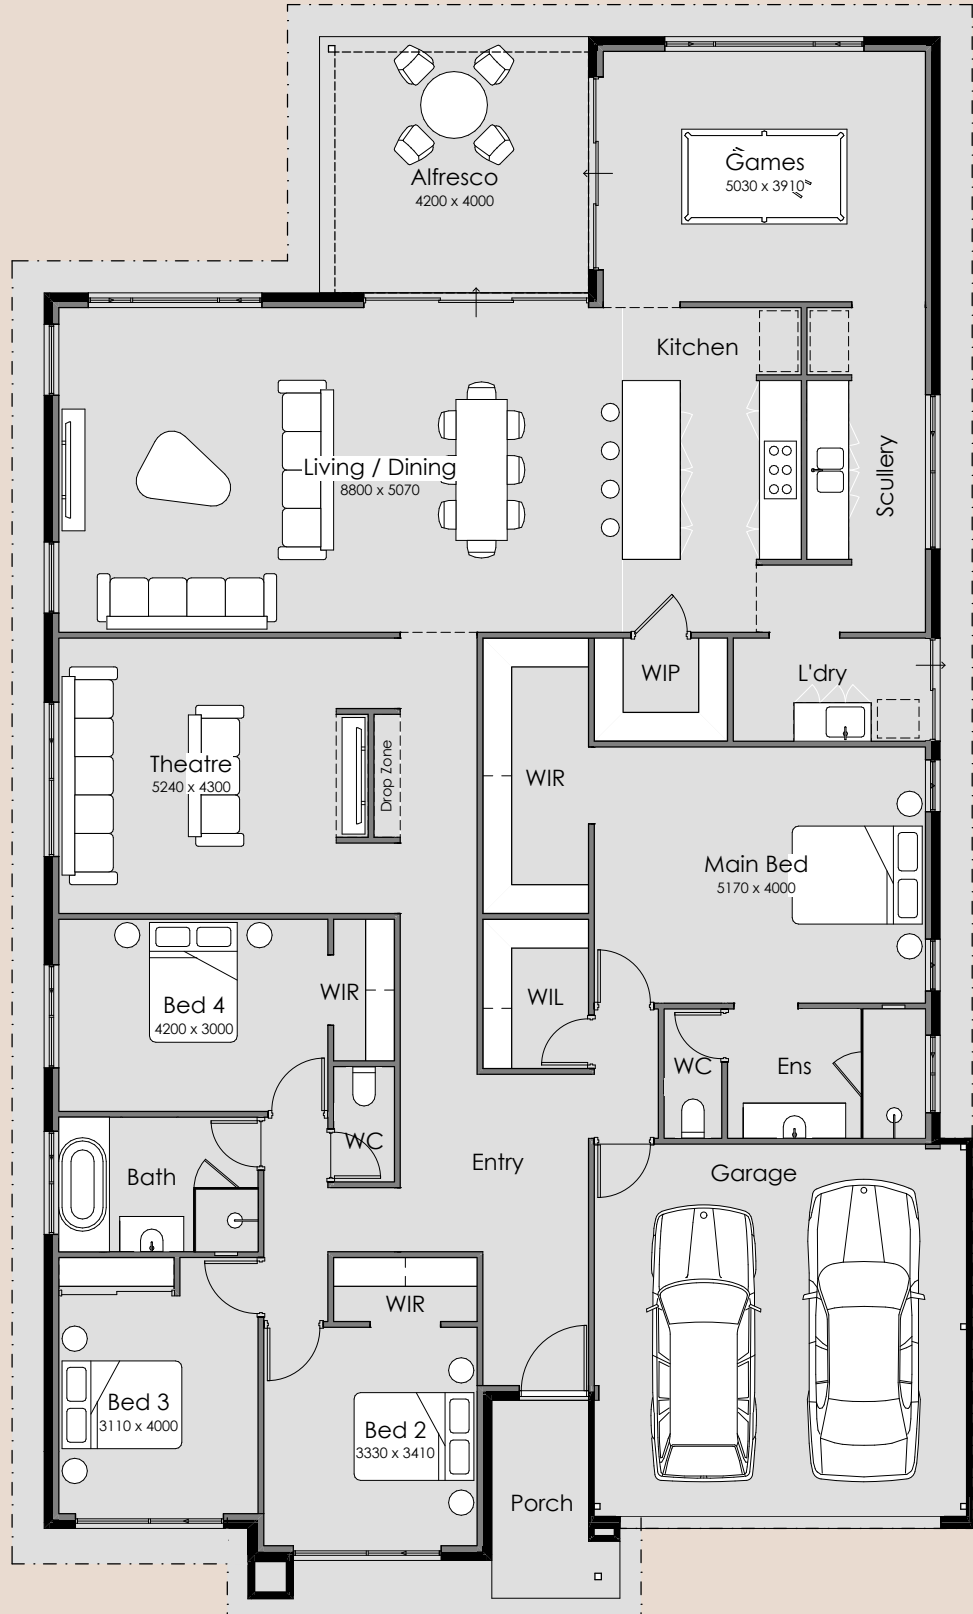

## Maple

-  4
-  2
-  2

Overall Width – 14.49m

Overall Length – 24.39m

Min Block Width – 17m

Min Block Length – 35m

Total Area – 315.65m<sup>2</sup>