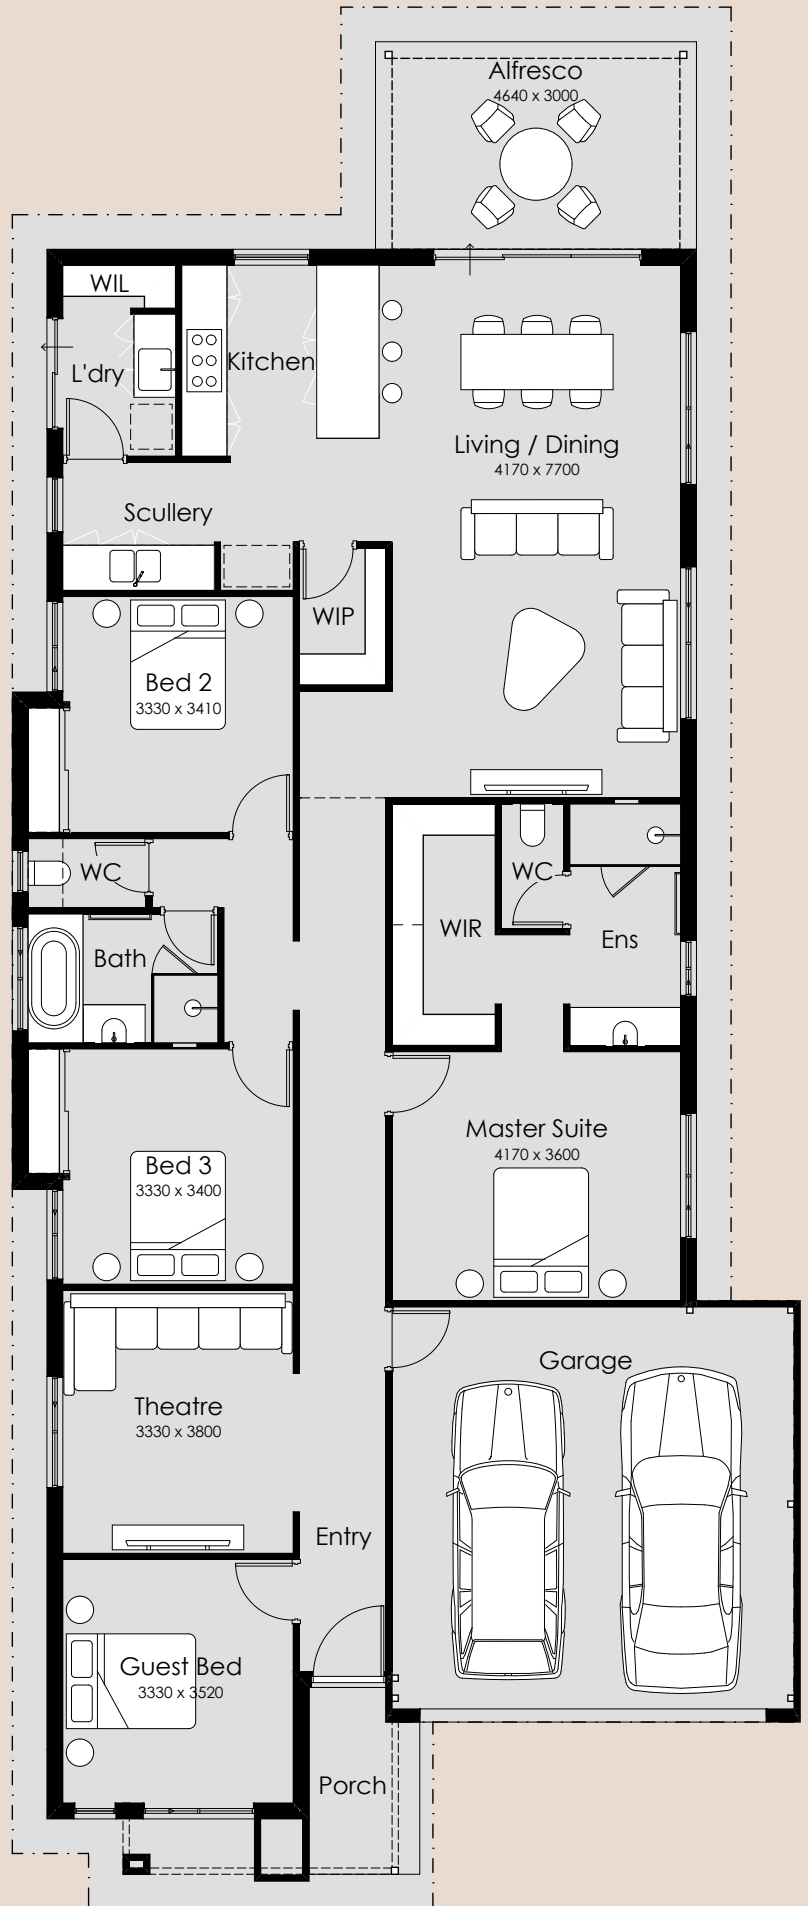

## Velvet

- 4
- 2
- 2

Overall Width – 11.39m

Overall Length – 26.45m

Min Block Width – 12.50m

Min Block Length – 30m

Total Area – 235.39m<sup>2</sup>