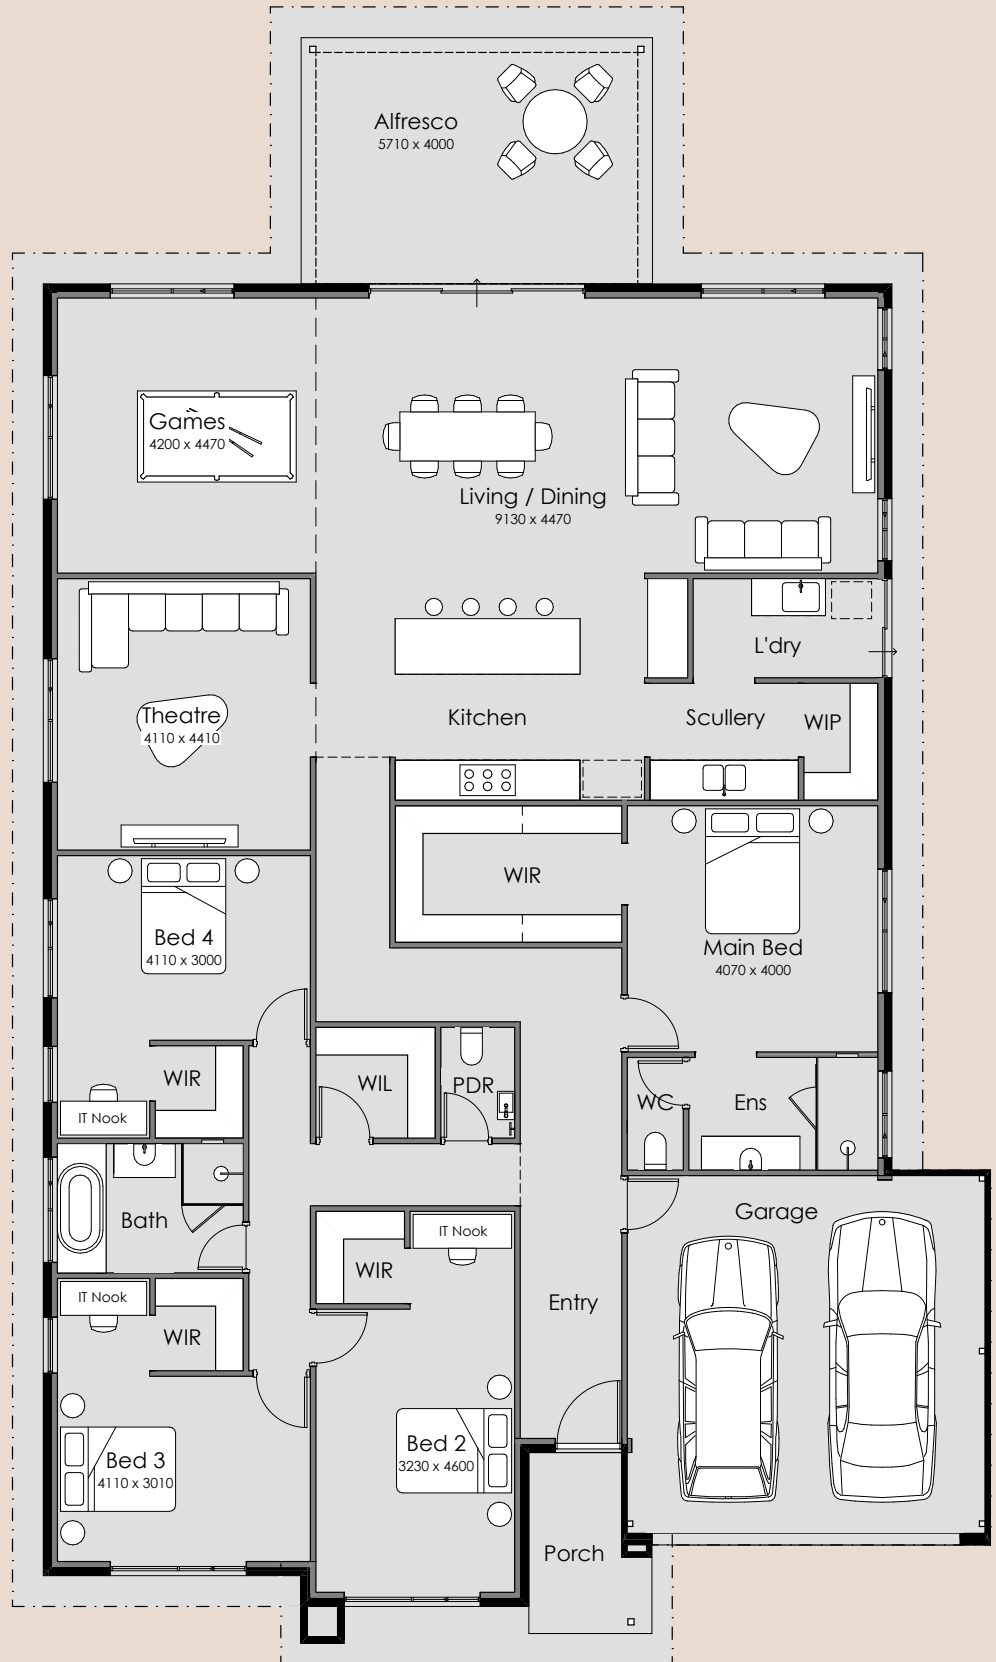

SUMMIT

HOMES GROUP

Amazon

- 4
- 2.5
- 2

Overall Width – 15.39m

Overall Length – 25.95m

Min Block Width – 17m

Min Block Length – 35m

Total Area – 324m²