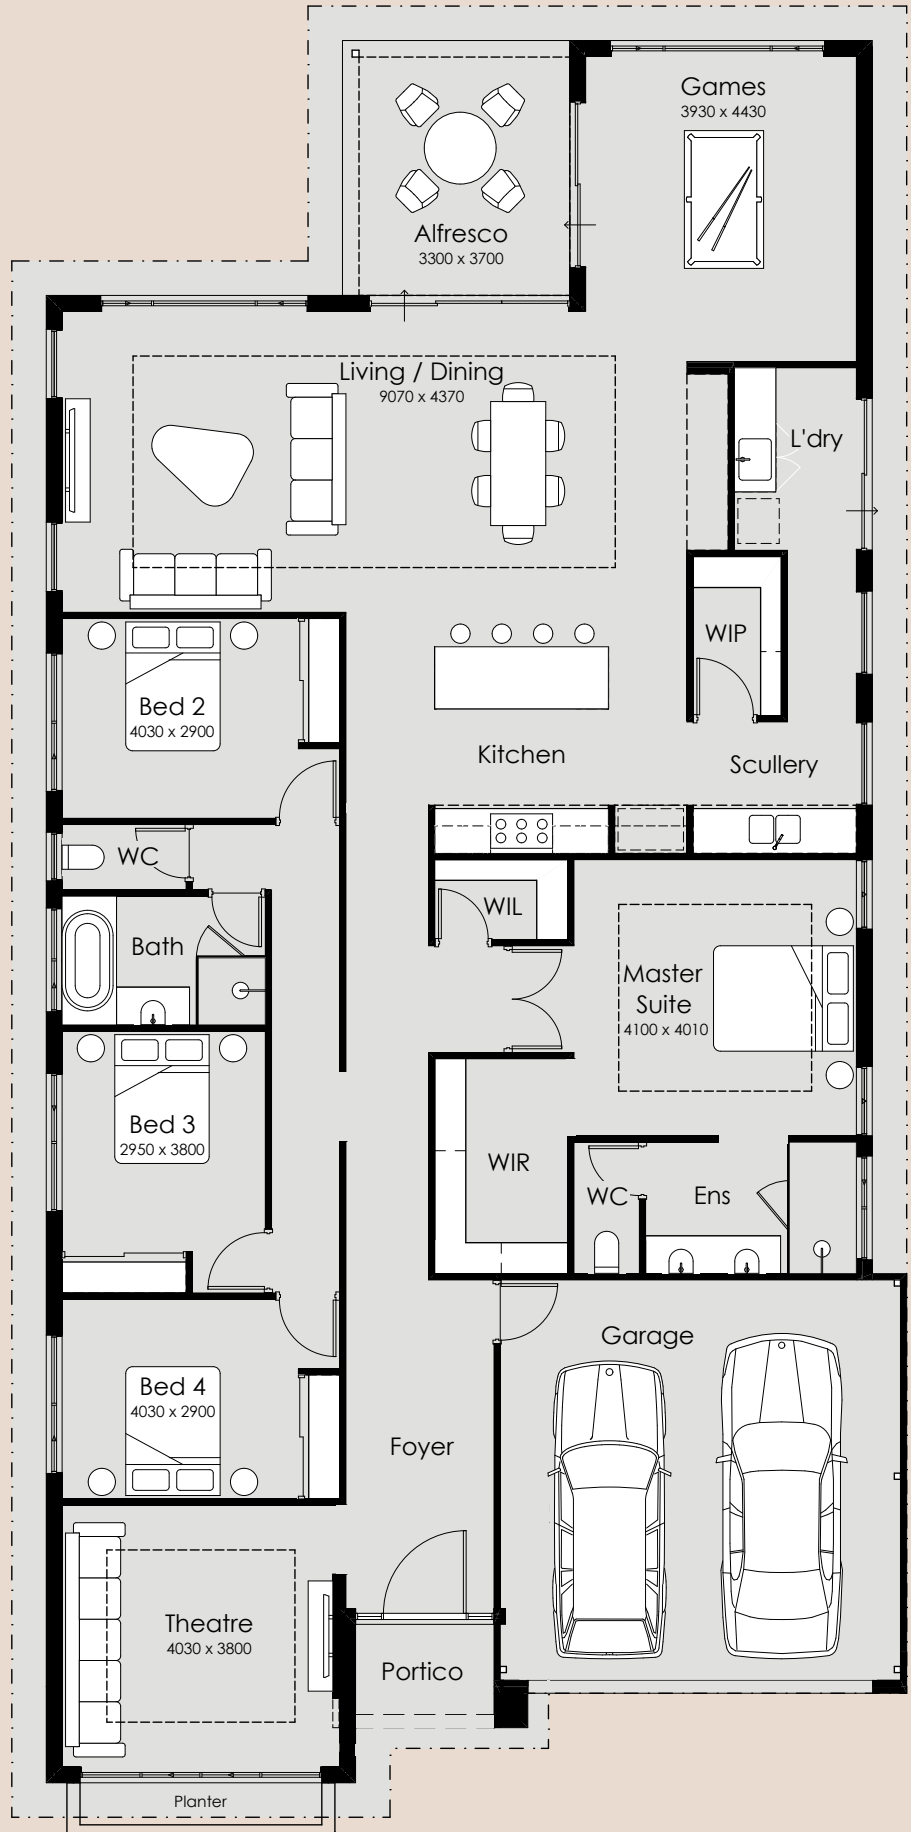

## Tasman Grandeur

- 4
- 2
- 2

Overall Width: 12.49m  
Overall Length: 25.89m  
Min Block Width: 15m  
Min Block Length: 30m  
Total Area: 285.45m<sup>2</sup>