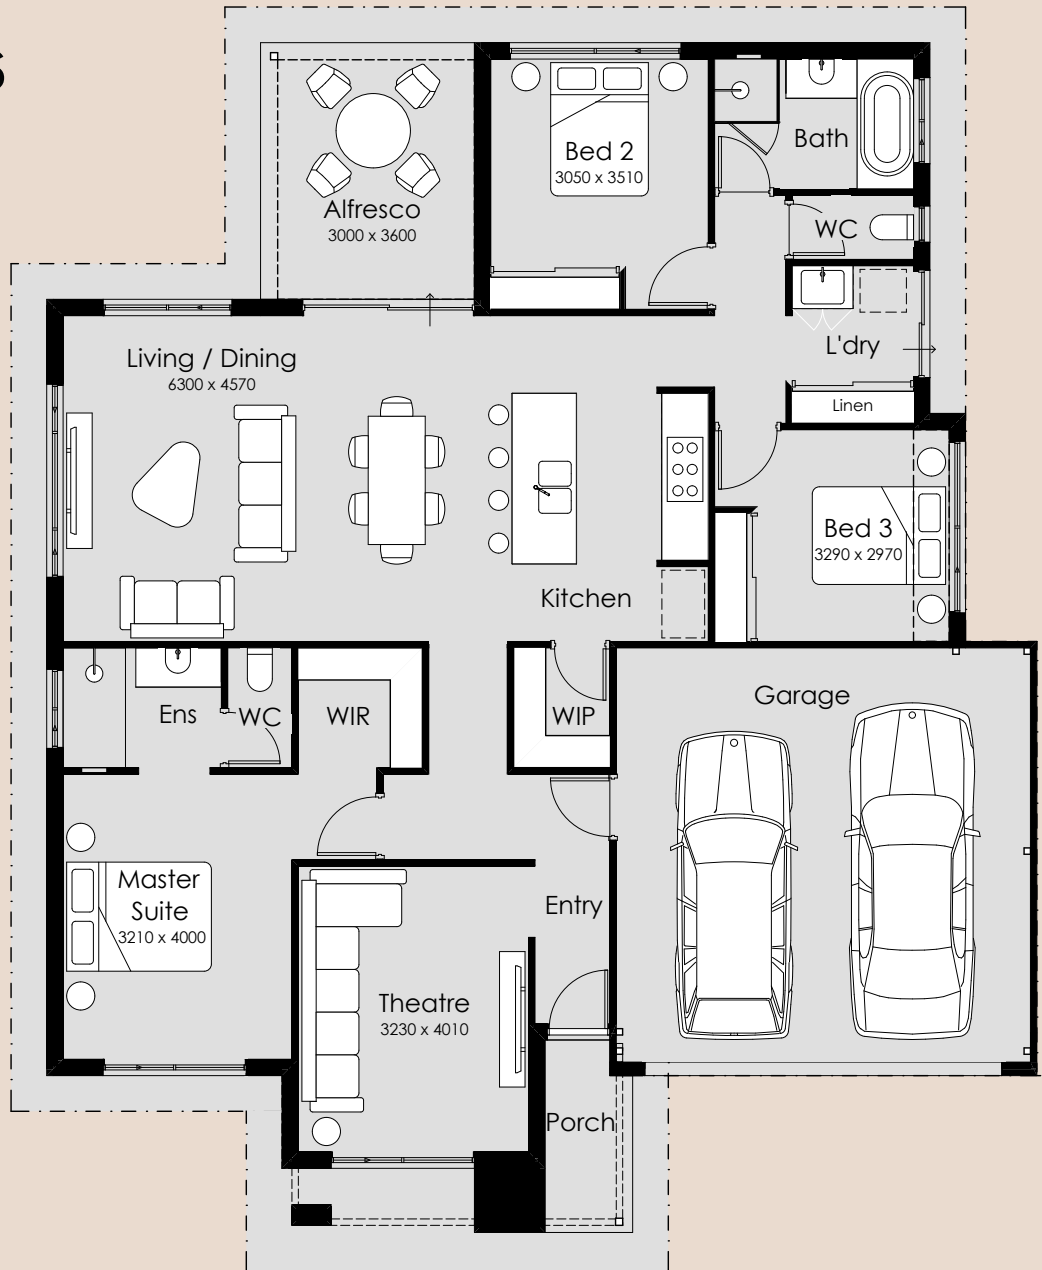

SUMMIT

HOMES GROUP

Canvas

-  4
-  2
-  2

Overall Width – 13.89m

Overall Length – 23.69m

Min Block Width – 15m

Min Block Length – 30m

Total Area – 263.82m²