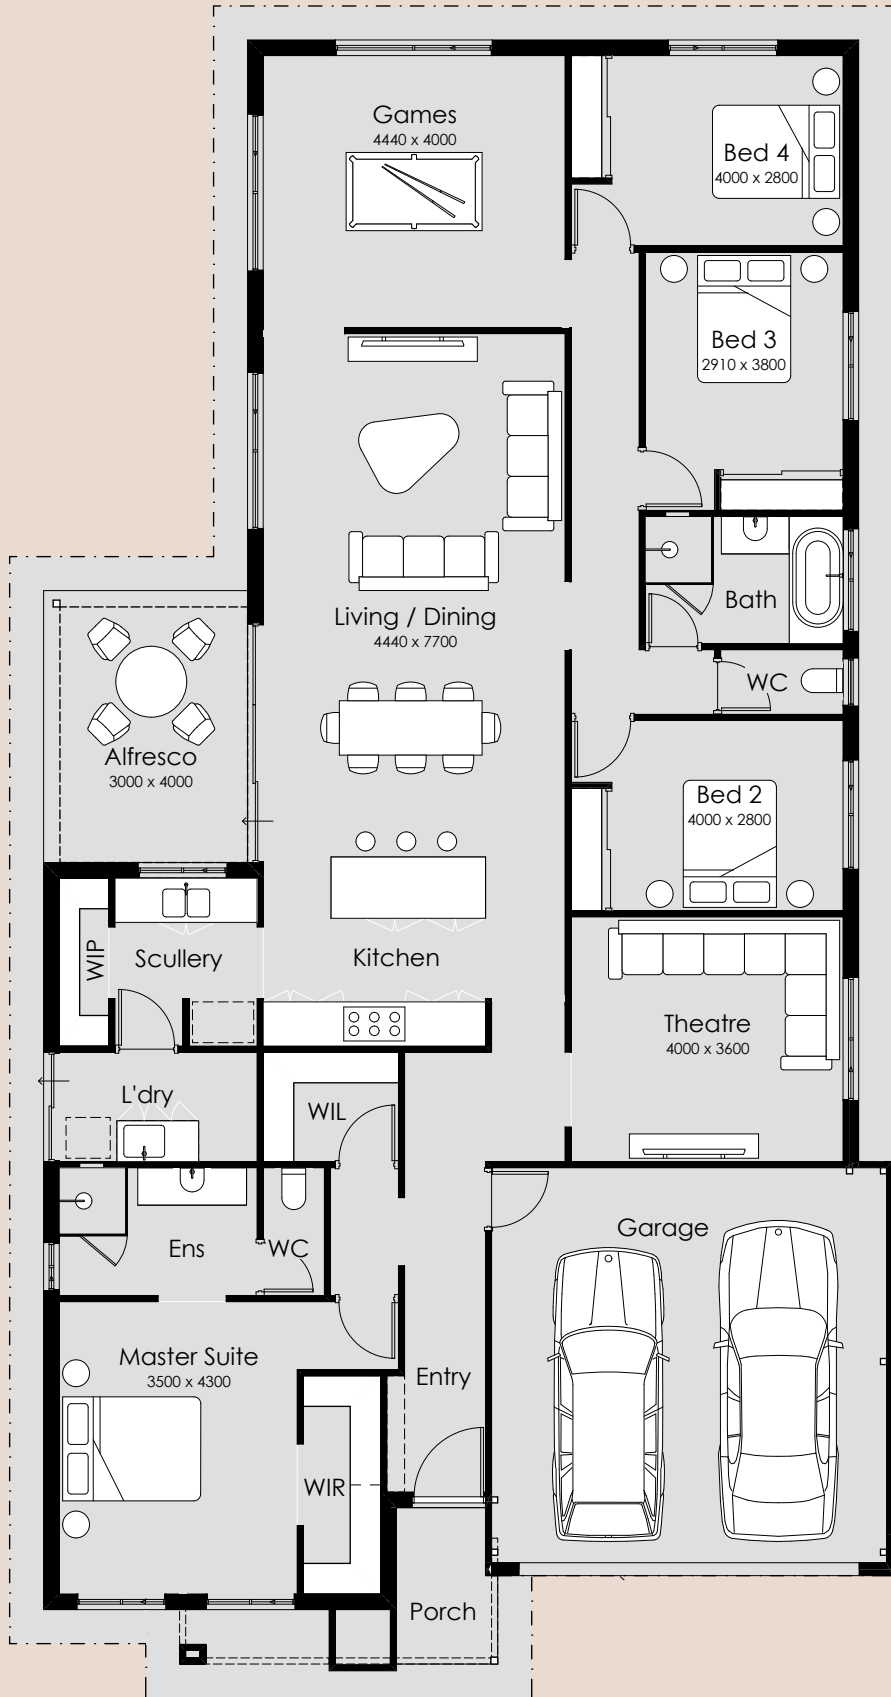

SUMMIT

HOMES GROUP

Kashmir

-  4
-  2
-  2

Overall Width – 12.49m
Overall Length – 23.99m
Min Block Width – 15m
Min Block Length – 30m
Total Area – 256.78m²