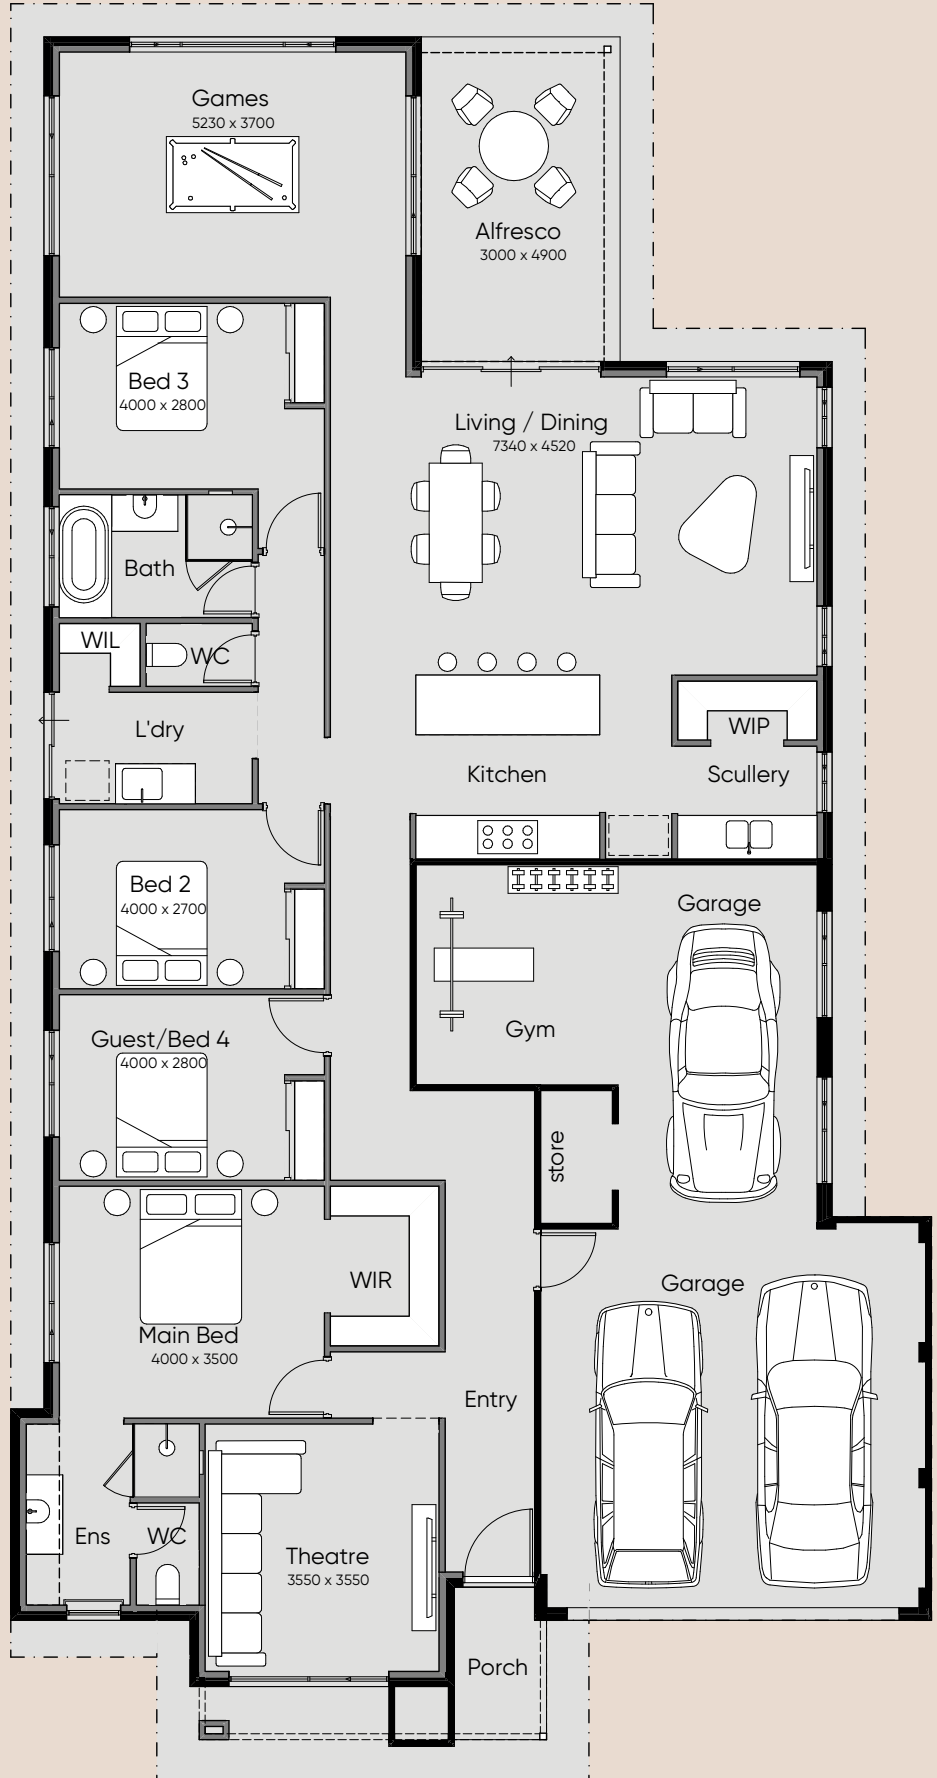

SUMMIT

HOMES GROUP

Picco – Home Gym

Overall Width: 13.89m
Overall Length: 25.79m
Min Block Width: 15m
Min Block Length: 30m
Total Area: 288.77m²