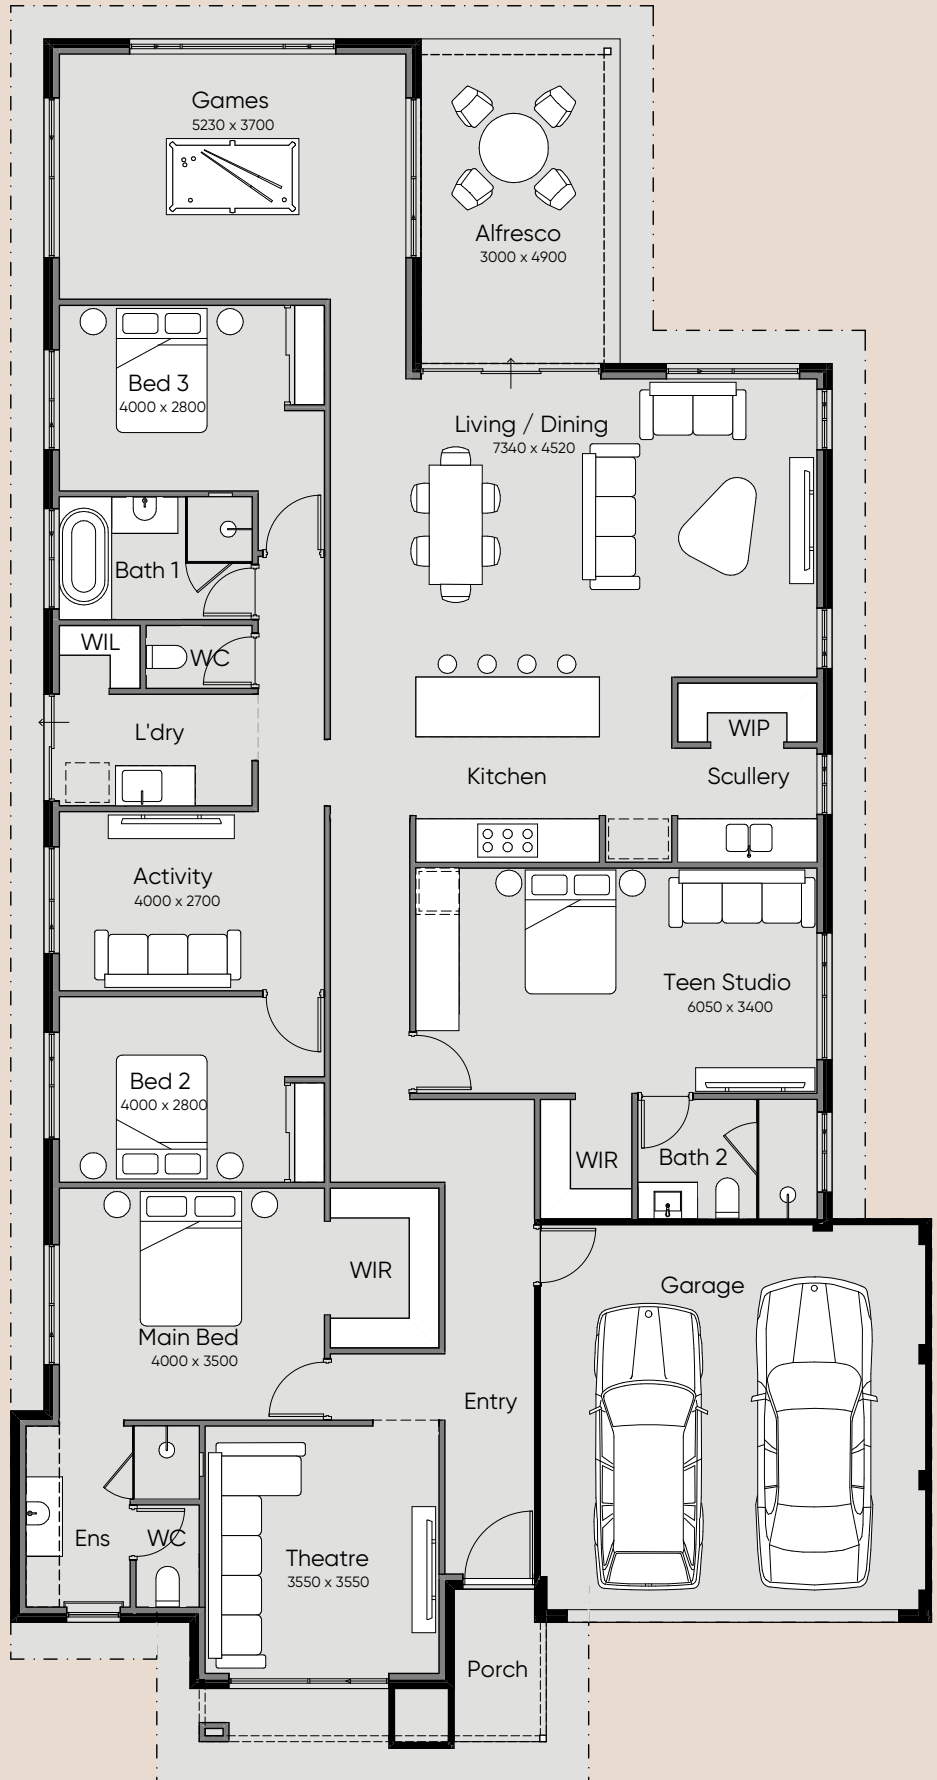

SUMMIT

HOMES GROUP

Picco – Teen Studio Luxe

Overall Width: 13.89m
Overall Length: 25.79m
Min Block Width: 15m
Min Block Length: 30m
Total Area: 288.77m²