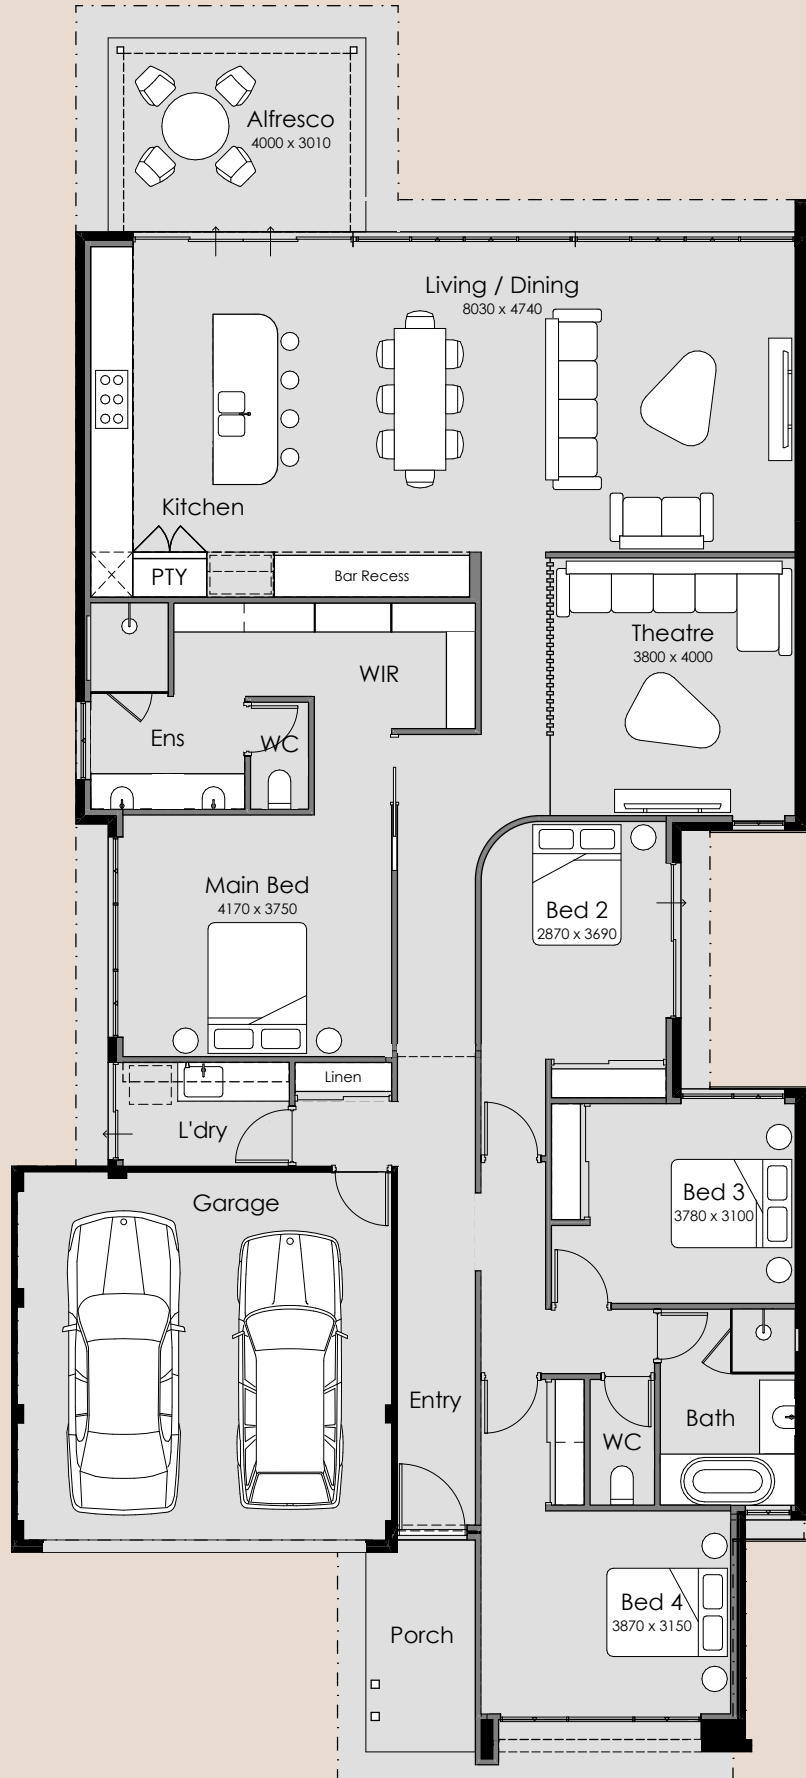

SUMMIT

HOMES GROUP

Sento

- 4
- 2
- 2

Overall Width – 12.39m

Overall Length – 26.66m

Min Block Width – 12.5m

Min Block Length – 30m

Total Area – 256m²