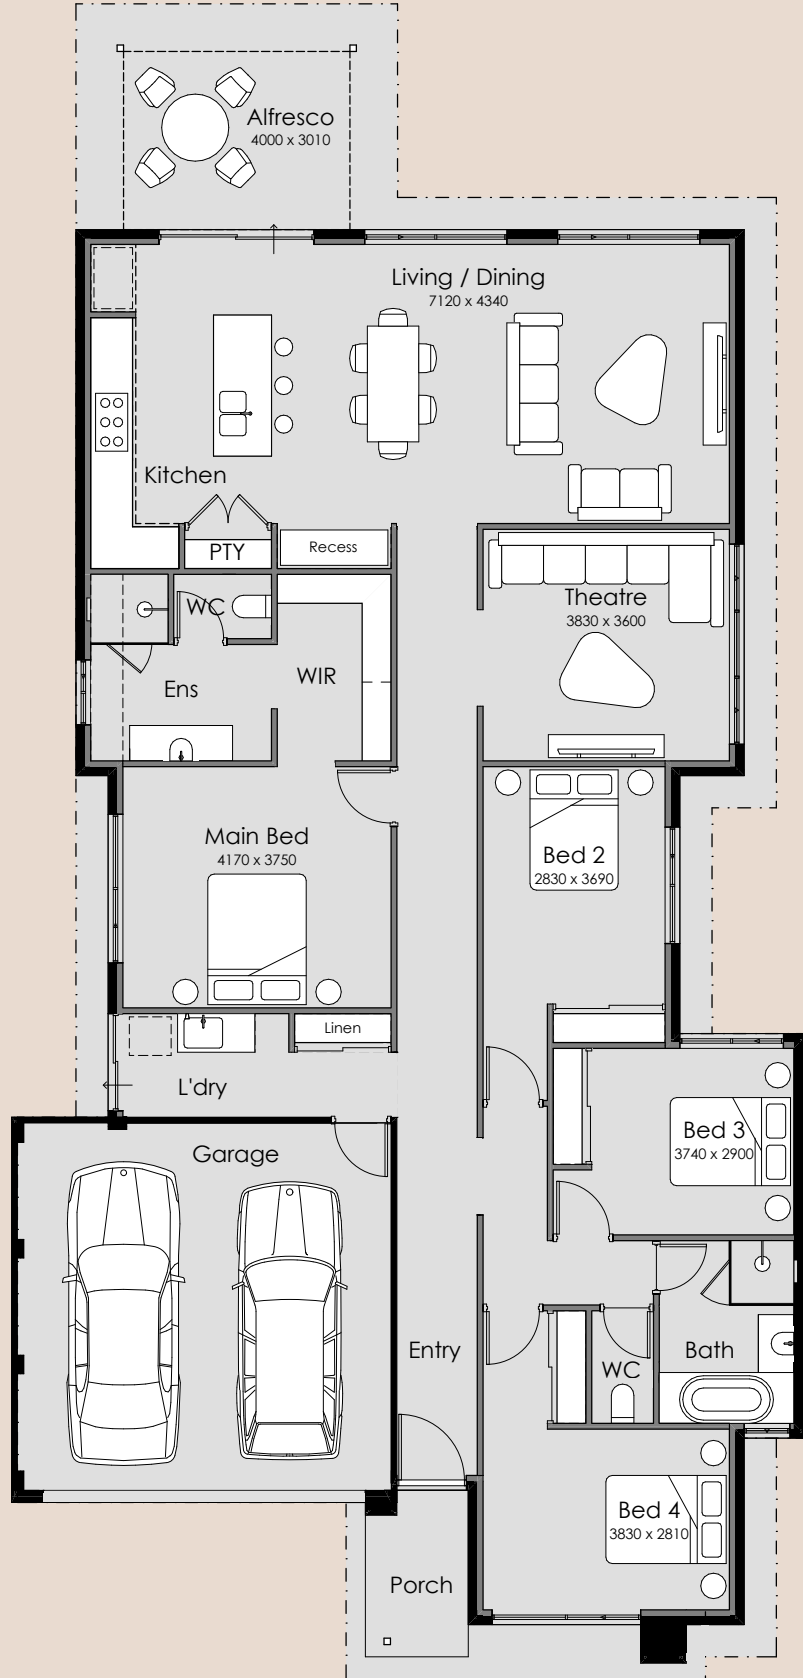

SUMMIT

HOMES GROUP

Sento Grande

- 4
- 2
- 2

Overall Width – 12.39m
Overall Length – 25.30m
Min Block Width – 12.5m
Min Block Length – 30m
Total Area – 235m²