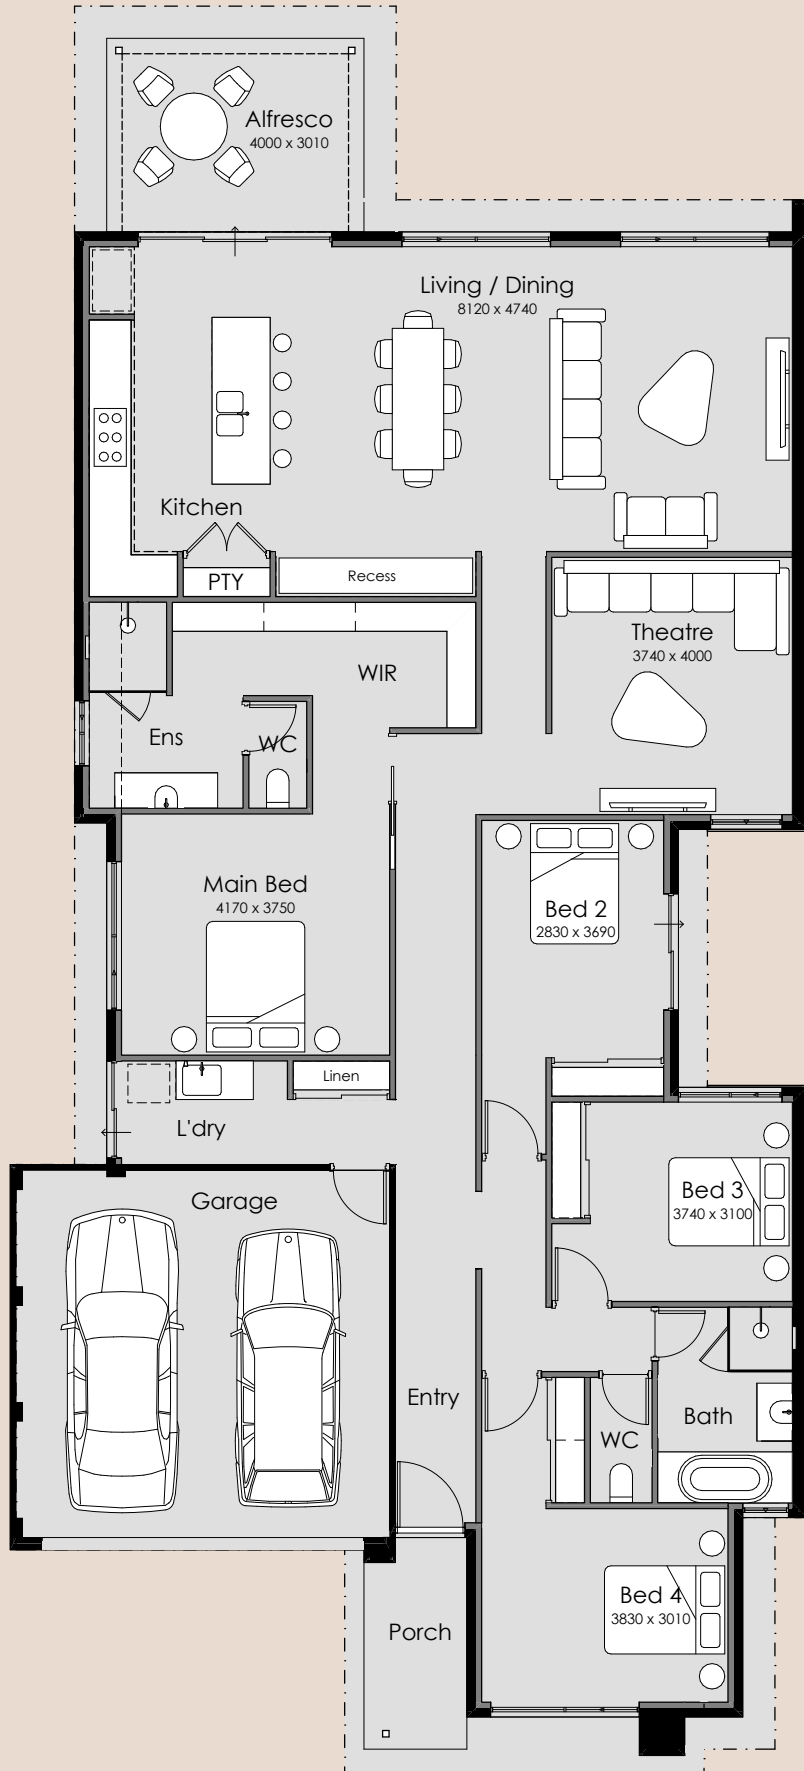

## Sento Venti

-  4
-  2
-  2

Overall Width – 12.39m  
Overall Length – 26.70m  
Min Block Width – 12.5m  
Min Block Length – 30m  
Total Area – 256m<sup>2</sup>