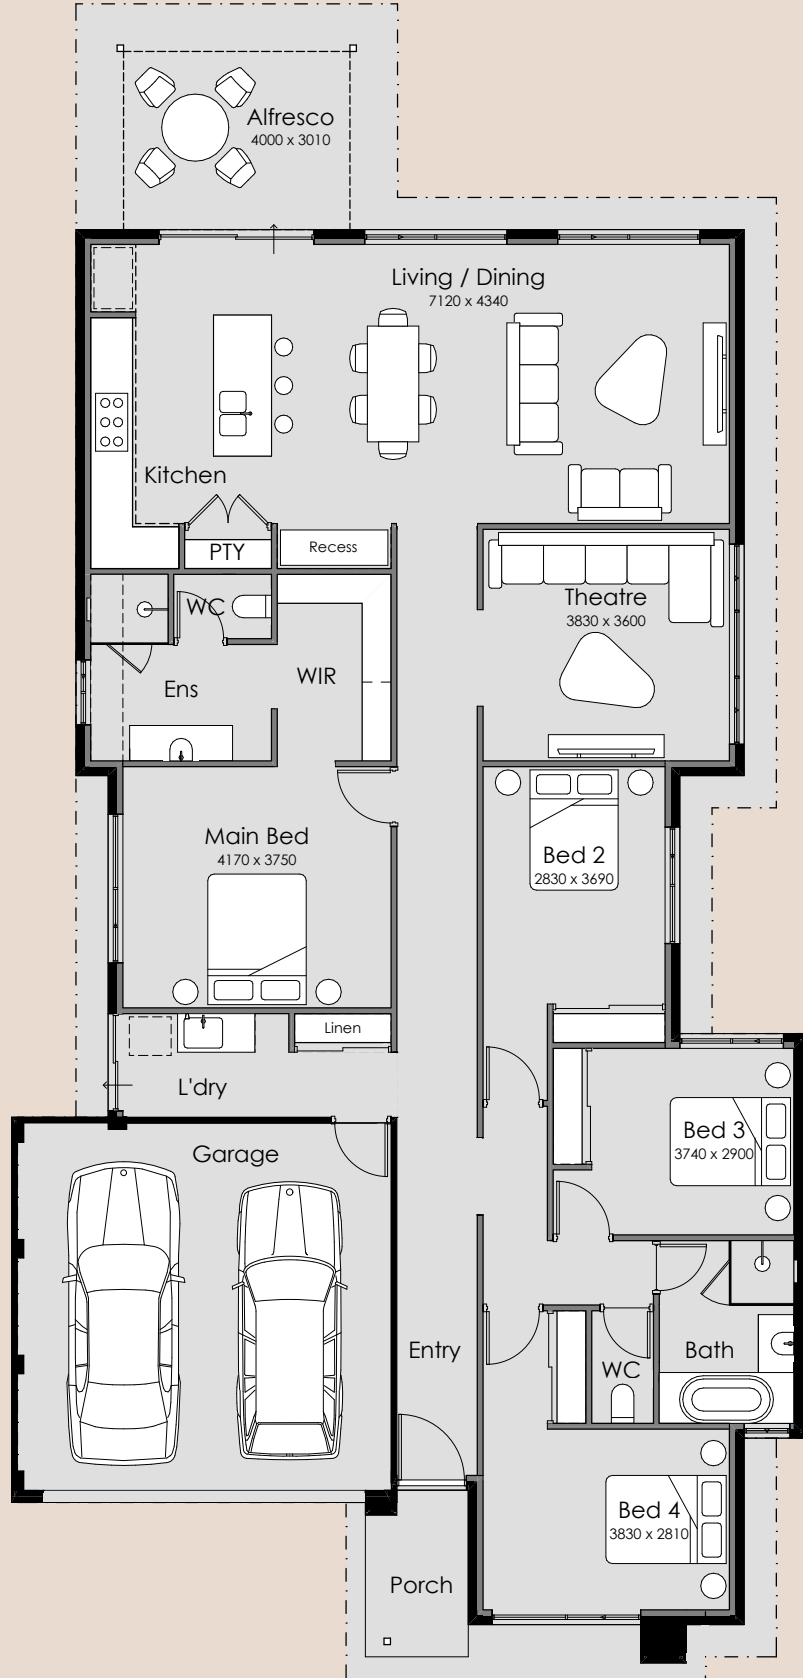

## Sento Grande

-  4
-  2
-  2

Overall Width – 12.39m

Overall Length – 25.30m

Min Block Width – 12.5m

Min Block Length – 30m

Total Area – 235.26m<sup>2</sup>