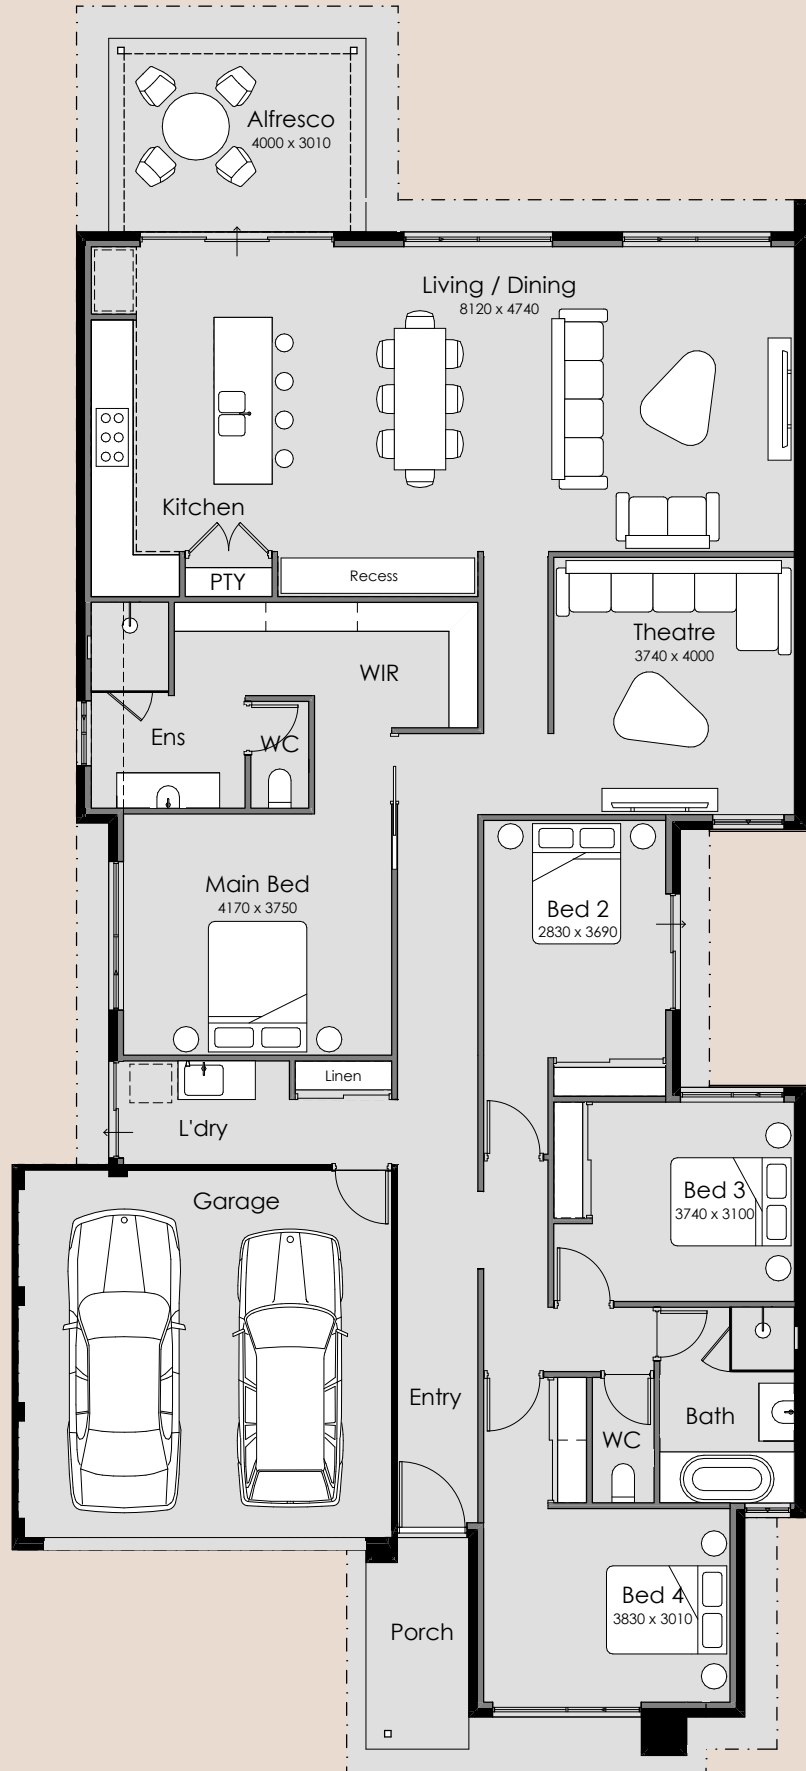

SUMMIT

HOMES GROUP

Sento Venti

- 4
- 2
- 2

Overall Width – 12.39m
Overall Length – 26.70m
Min Block Width – 12.5m
Min Block Length – 30m
Total Area – 256.35m²