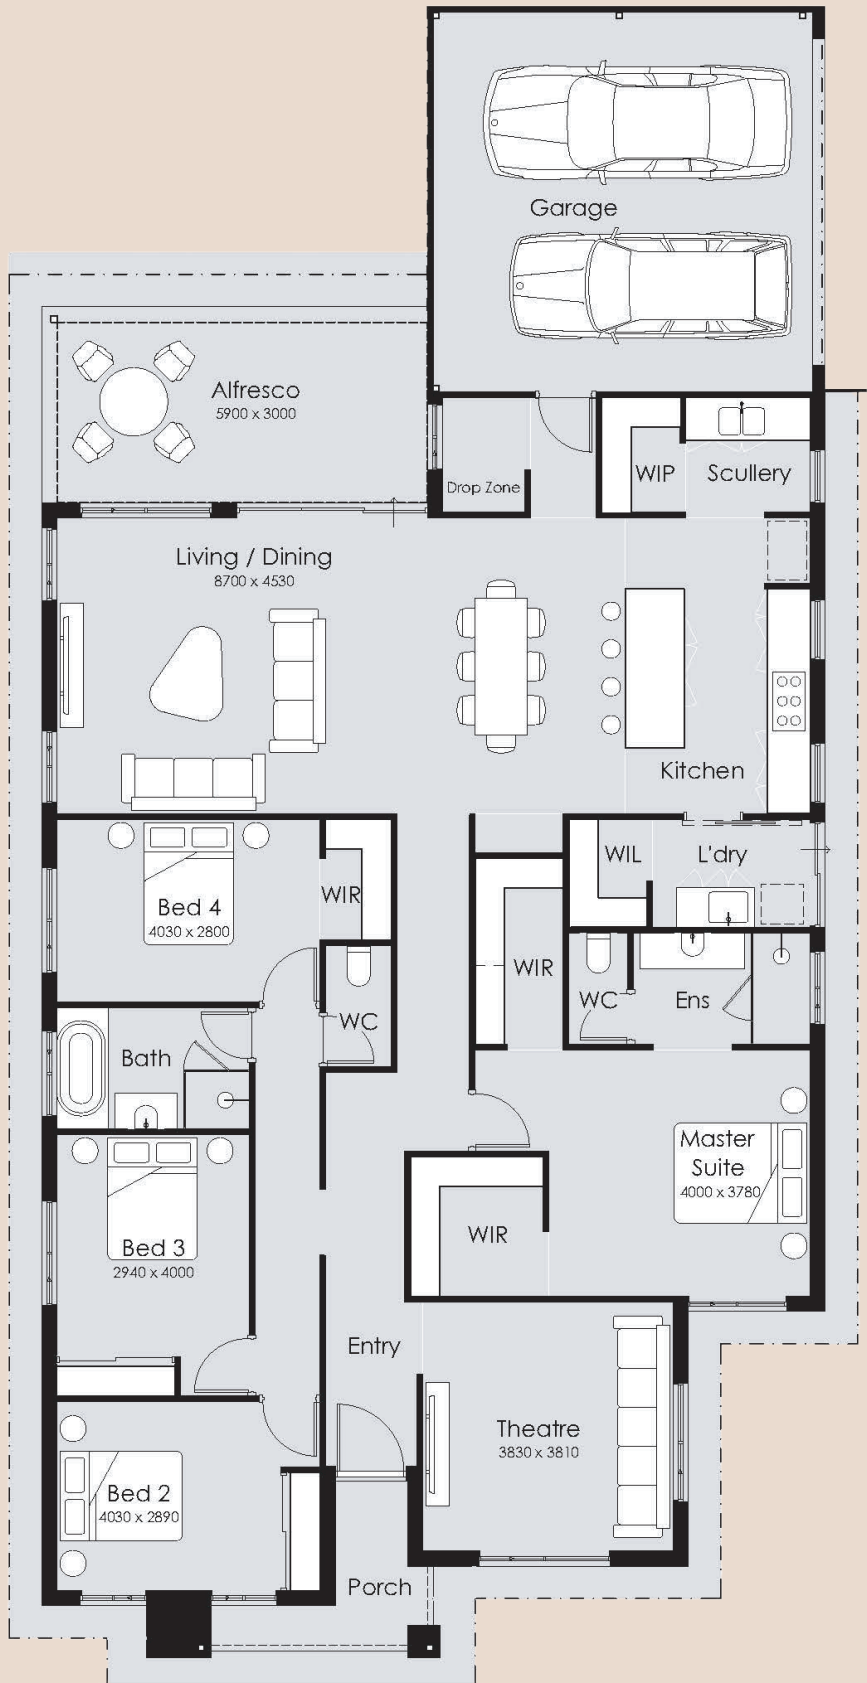

## Giallo

-  4
-  2
-  2

Overall Width – 11.99m

Overall Length – 25.29m

Min Block Width – 15m

Min Block Length – 30m

Total Area – 257.97m<sup>2</sup>