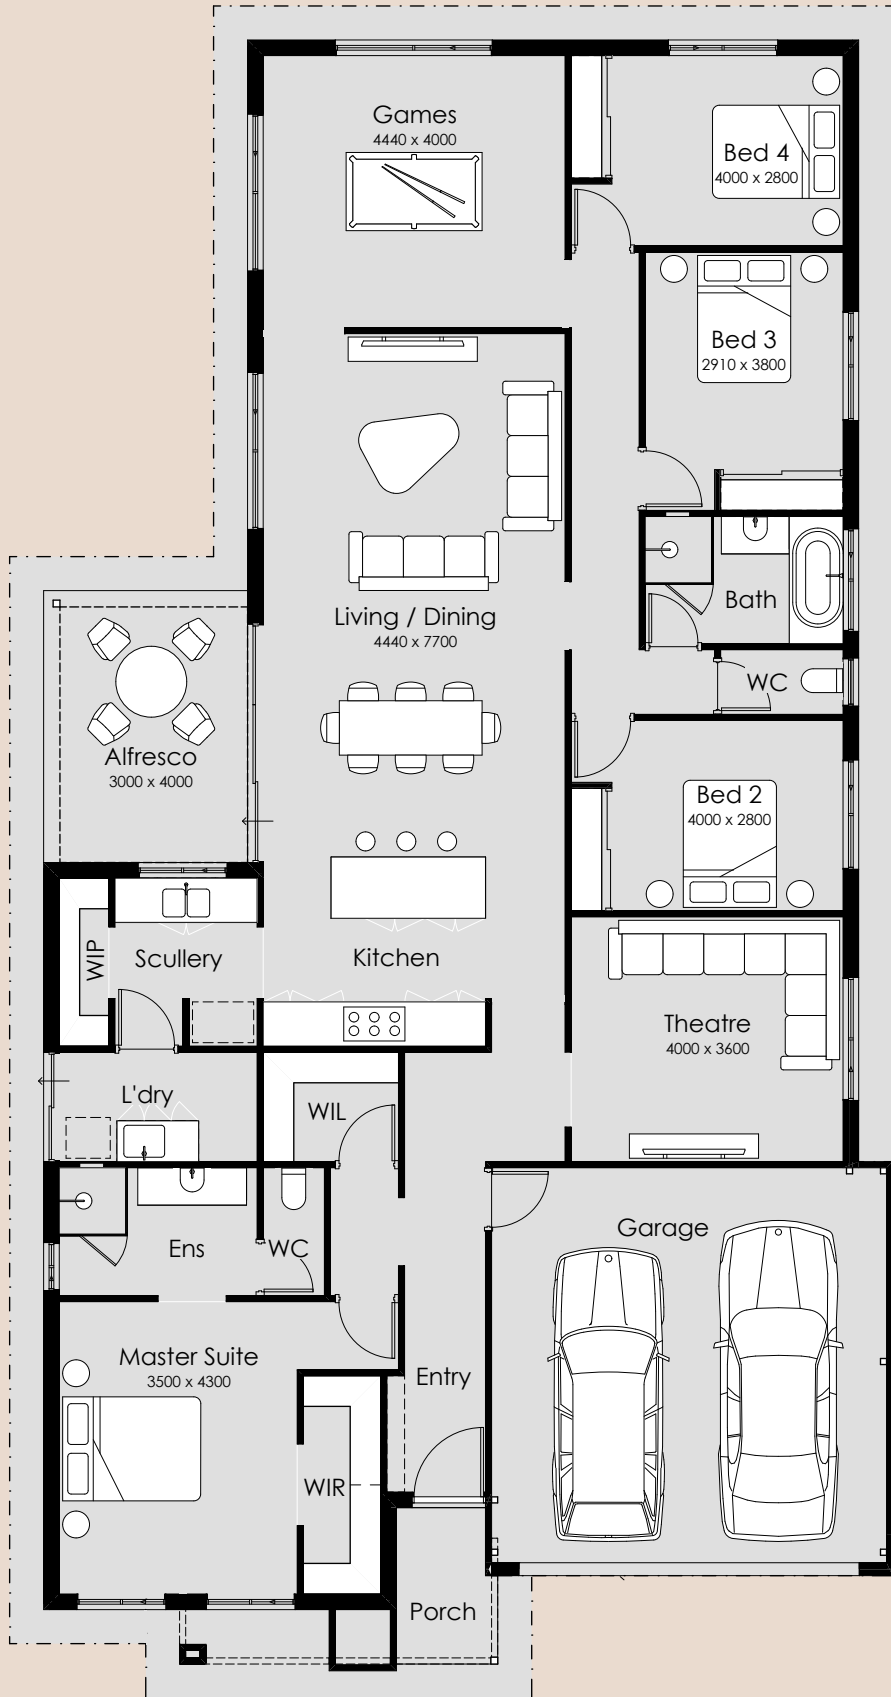

## Kashmir

-  4
-  2
-  2

Overall Width – 12.49m  
Overall Length – 23.99m  
Min Block Width – 15m  
Min Block Length – 30m  
Total Area – 256.78m<sup>2</sup>