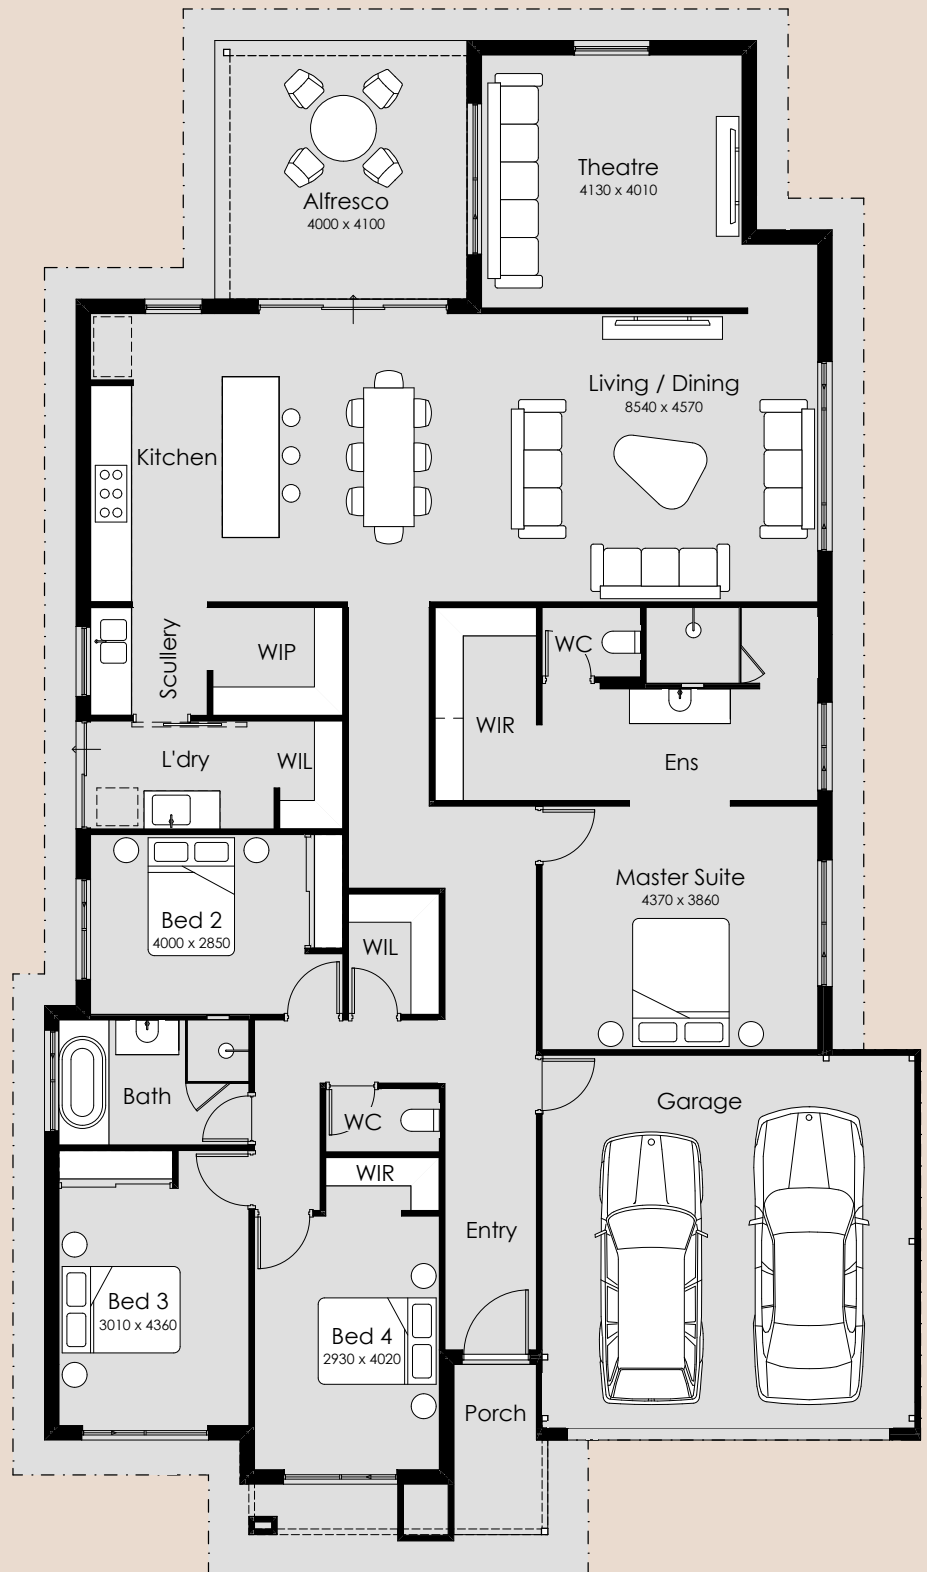

## Greenwich Venti

Overall Width – 13.89m

Overall Length – 21.89m

To Suit Block Width – 15m

To Suit Block Length – 30m

Total Area – 272.36m<sup>2</sup>