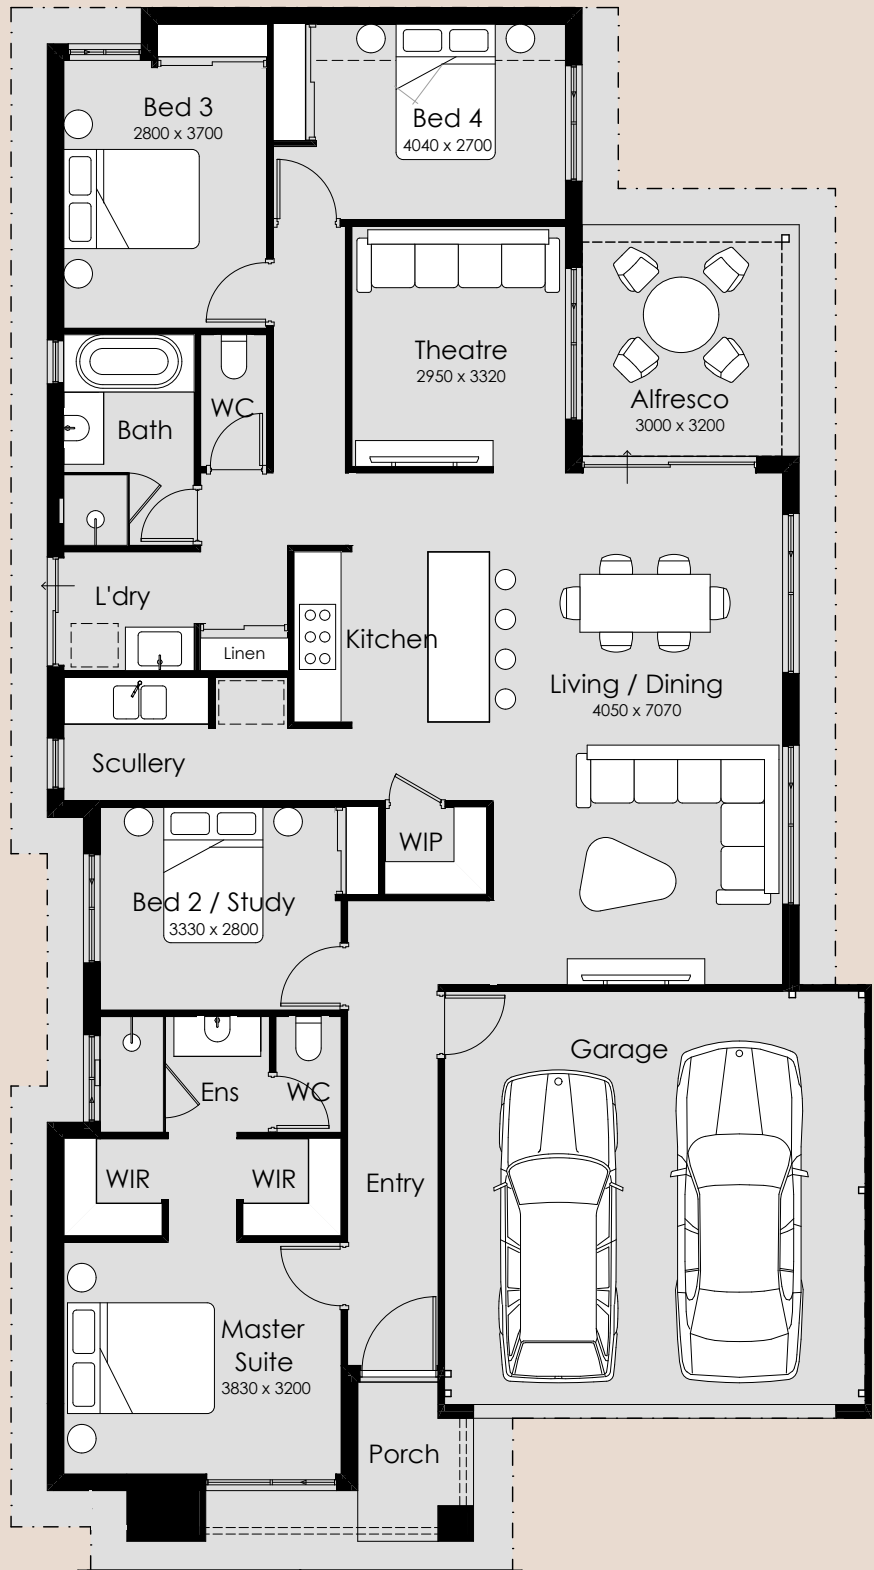

SUMMIT

HOMES GROUP

Chiffon

-  4
-  2
-  2

Overall Width – 11.39m

Overall Length – 21.19m

Min Block Width – 12.50m

Mon Block Length – 25m

Total Area – 201m²