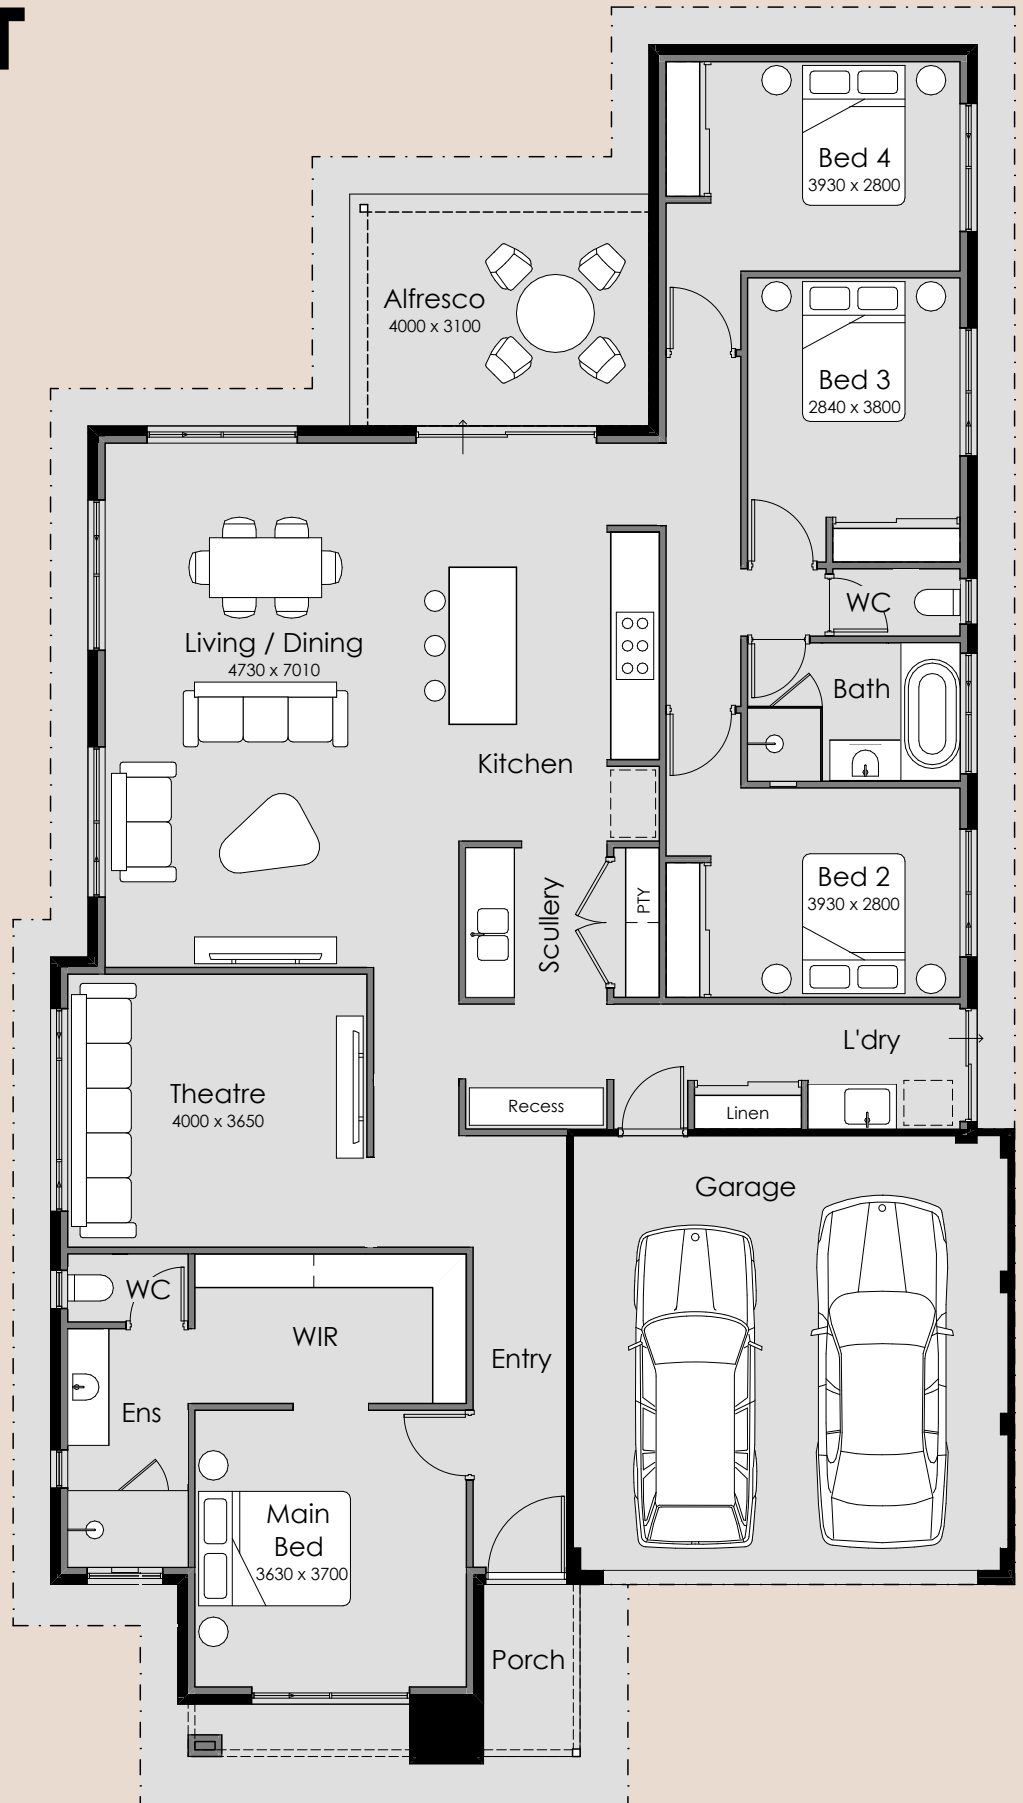

SUMMIT

HOMES GROUP

Azta Grande

- 4
- 2
- 2

Overall Width – 12.89m
Overall Length – 22.99m
Min Block Width – 15.00m
Min Block Length – 30.00m
Total Area – 235.74m²