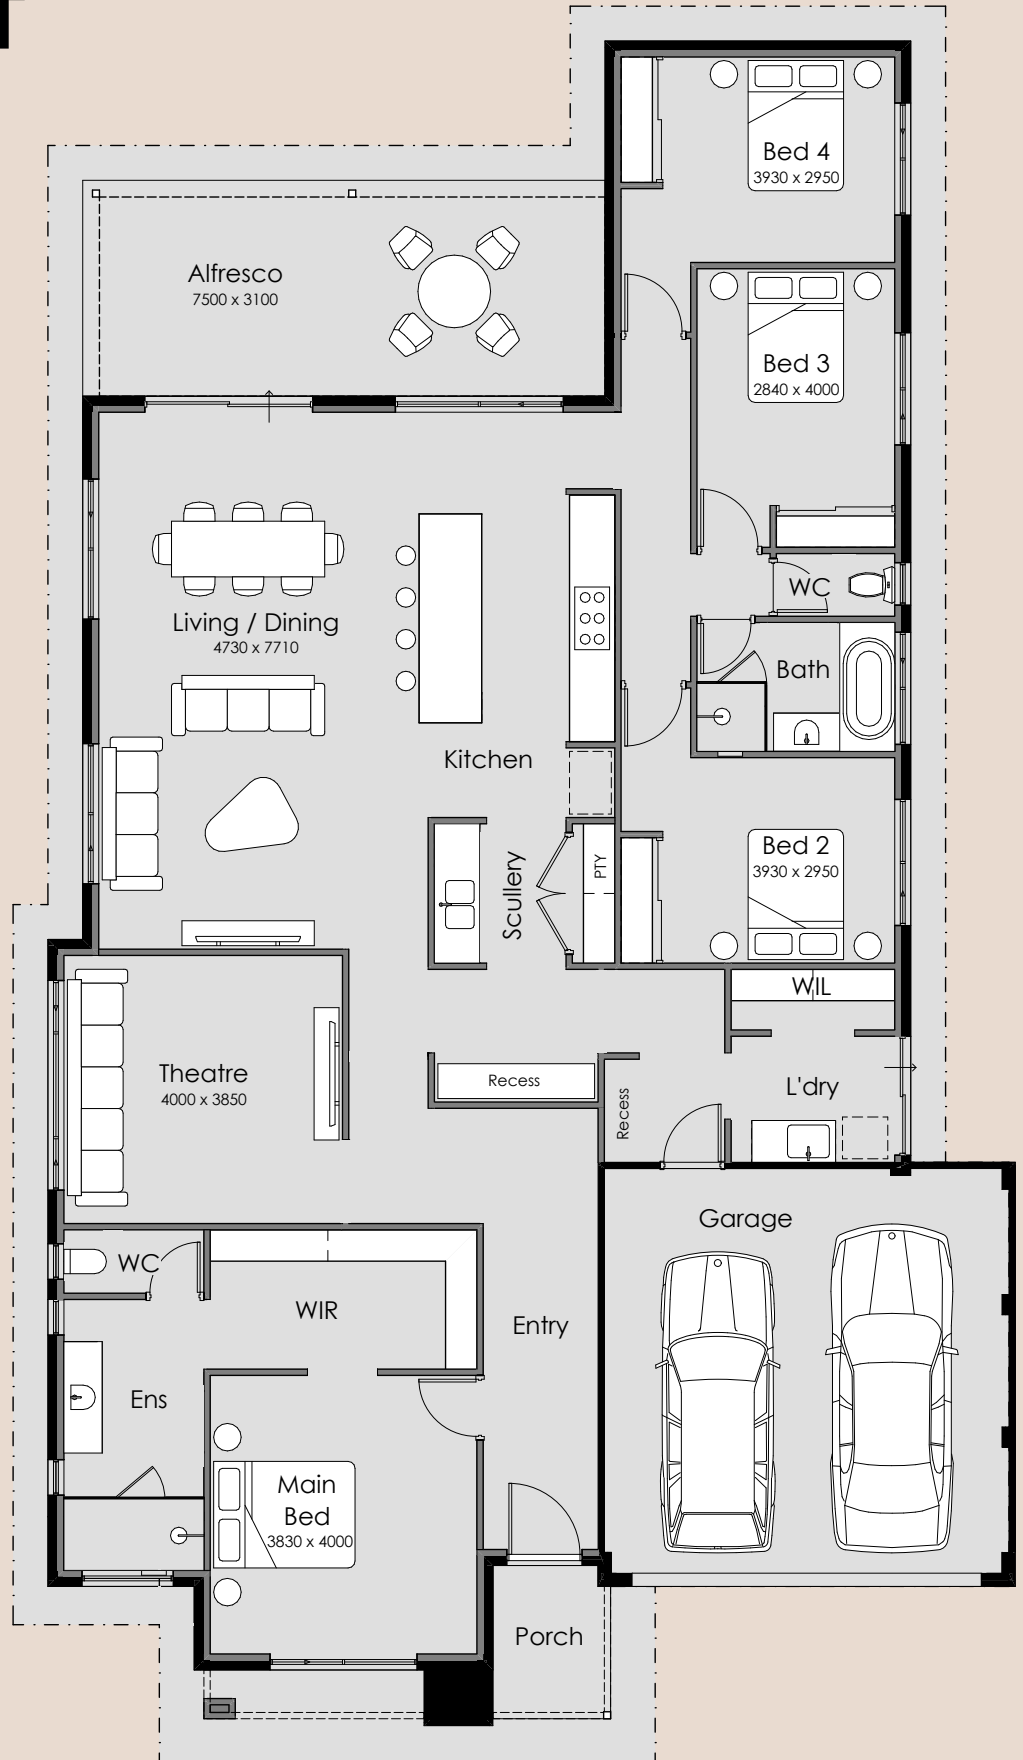

SUMMIT

HOMES GROUP

Azta Venti

- 4
- 2
- 2

Overall Width – 13.89m
Overall Length – 24.19m
Min Block Width – 15.00m
Min Block Length – 30.00m
Total Area – 270.97m²