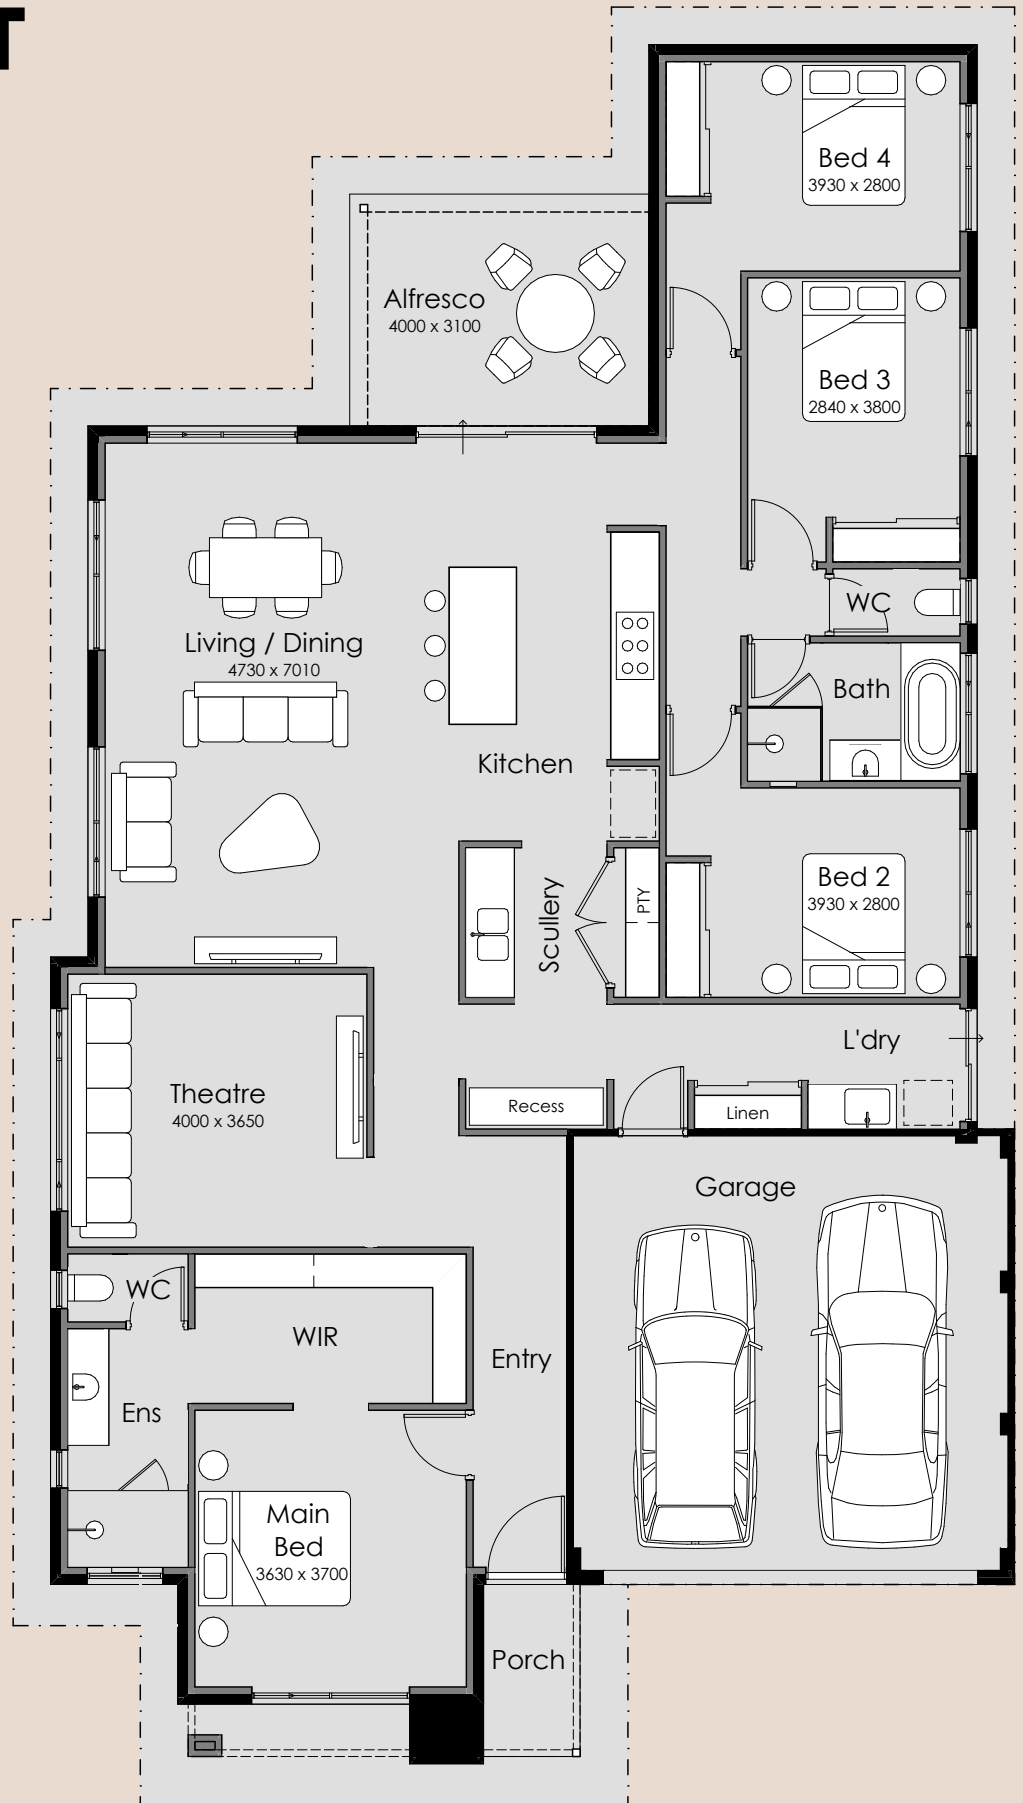

SUMMIT

HOMES GROUP

Azta

- 4
- 2
- 2

Overall Width – 13.89m
Overall Length – 24.39m
Min Block Width – 15.00m
Min Block Length – 30.00m
Total Area – 270.01m²

SUMMIT

HOMES GROUP

Azta Venti

- 4
- 2
- 2

Overall Width – 13.89m
Overall Length – 24.19m
Min Block Width – 15.00m
Min Block Length – 30.00m
Total Area – 270.97m²

SUMMIT

HOMES GROUP

Azta Grande

-  4
-  2
-  2

Overall Width – 12.89m
Overall Length – 22.99m
Min Block Width – 15.00m
Min Block Length – 30.00m
Total Area – 235.74m²