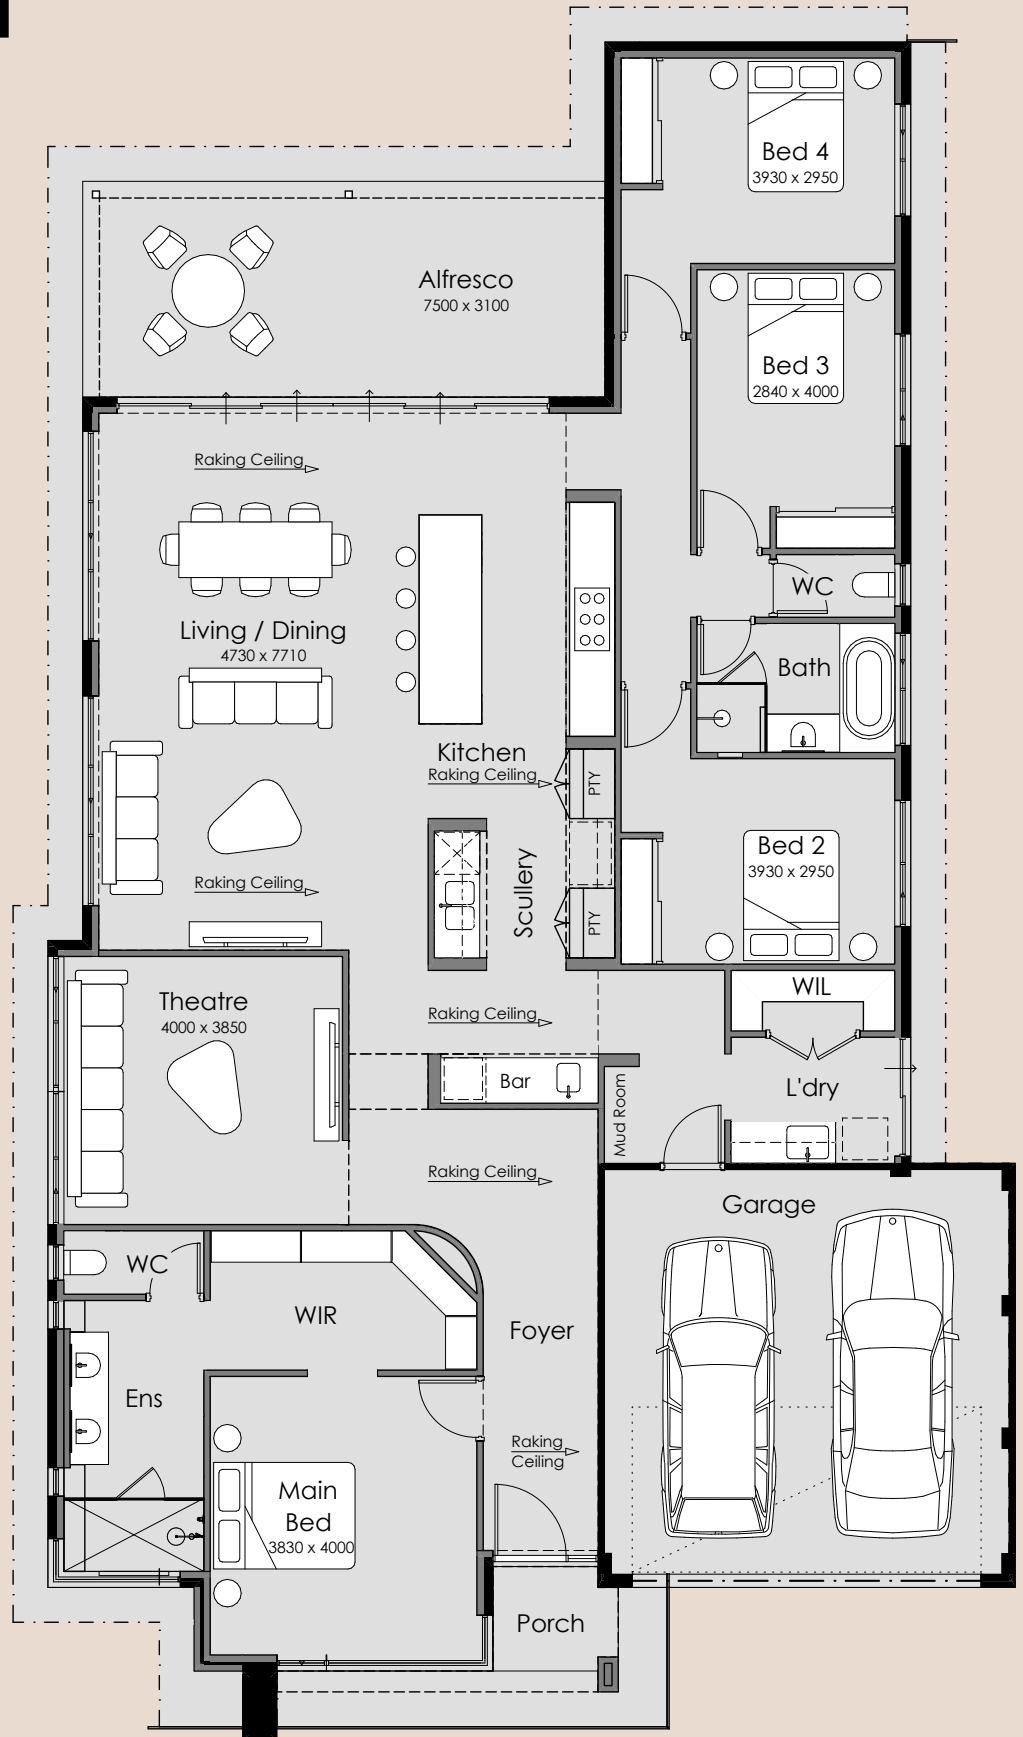

SUMMIT

HOMES GROUP

Azta

- 4
- 2
- 2

Overall Width – 13.89m
Overall Length – 24.39m
Min Block Width – 15.00m
Min Block Length – 30.00m
Total Area – 270.01m²

SUMMIT

HOMES GROUP

Azta Venti

- 4
- 2
- 2

Overall Width – 13.89m
Overall Length – 24.19m
Min Block Width – 15.00m
Min Block Length – 30.00m
Total Area – 270.97m²

SUMMIT

HOMES GROUP

Azta Grande

-  4
-  2
-  2

Overall Width – 12.89m
Overall Length – 22.99m
Min Block Width – 15.00m
Min Block Length – 30.00m
Total Area – 235.74m²