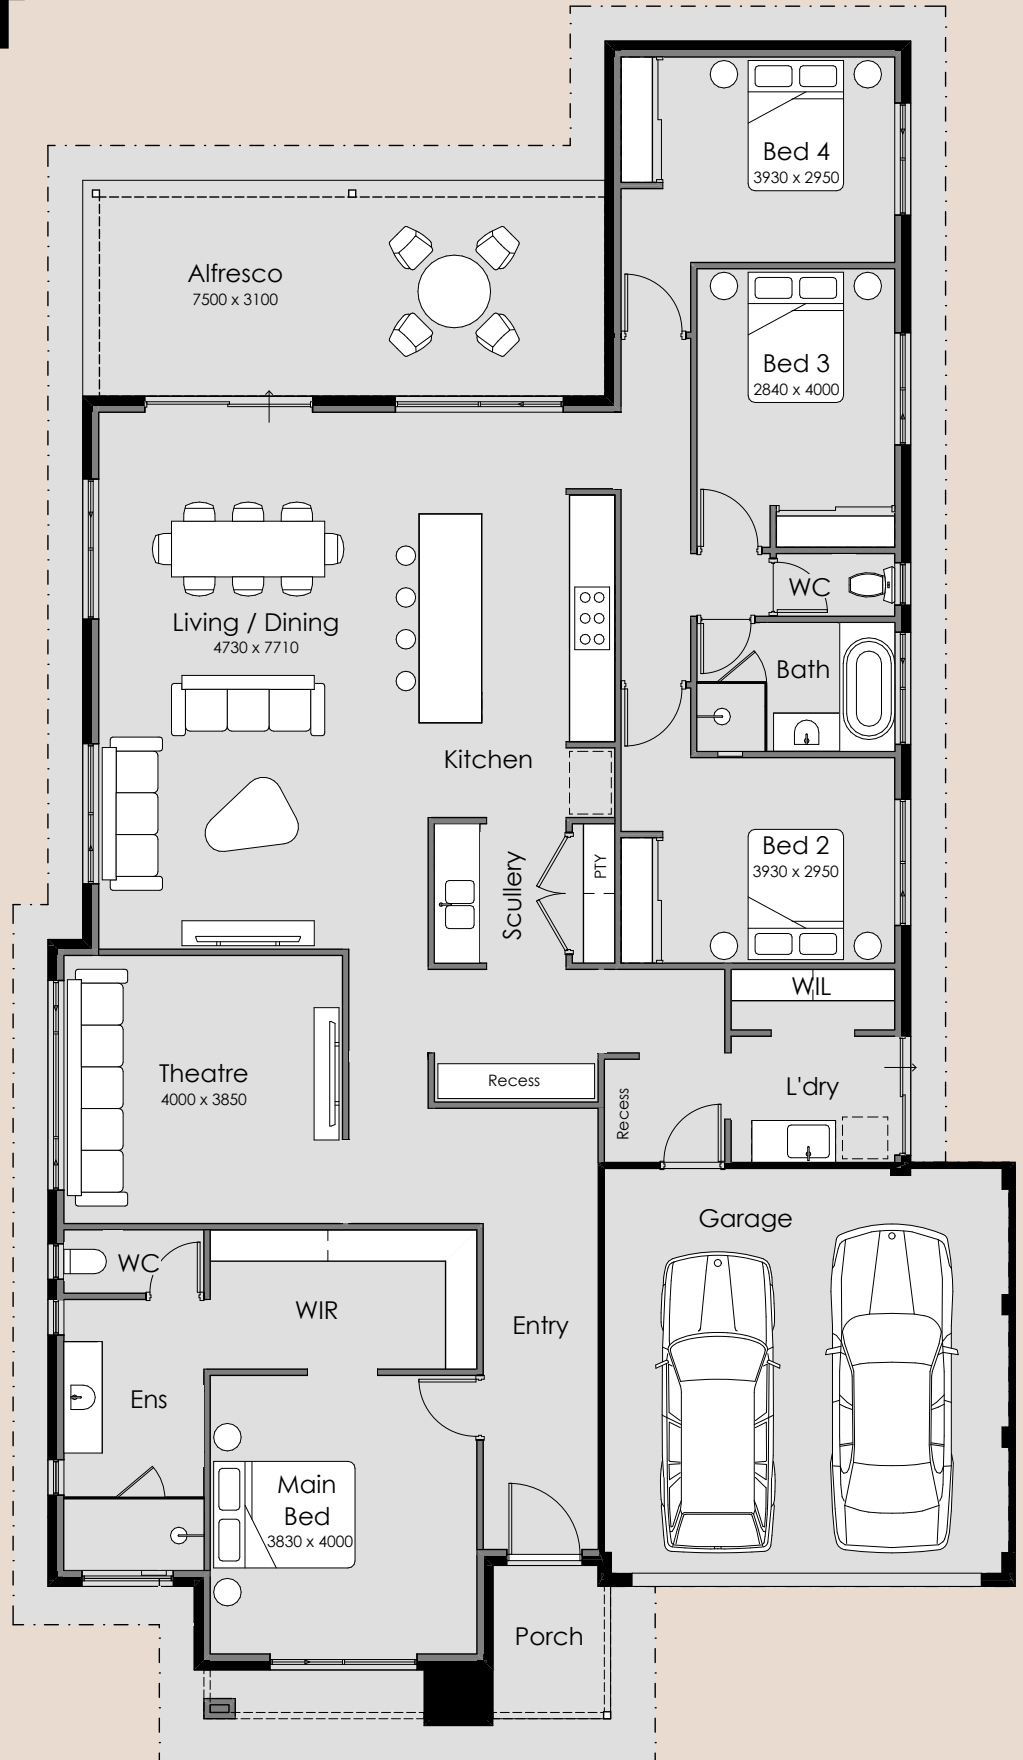

SUMMIT

HOMES GROUP

Azta

- 4
- 2
- 2

Overall Width – 13.89m
Overall Length – 24.39m
Min Block Width – 15.00m
Min Block Length – 30.00m
Total Area – 270.01m²

SUMMIT

HOMES GROUP

Azta Venti

- 4
- 2
- 2

Overall Width – 13.89m
Overall Length – 24.19m
Min Block Width – 15.00m
Min Block Length – 30.00m
Total Area – 270.97m²

SUMMIT

HOMES GROUP

Azta Grande

-  4
-  2
-  2

Overall Width – 12.89m
Overall Length – 22.99m
Min Block Width – 15.00m
Min Block Length – 30.00m
Total Area – 235.74m²