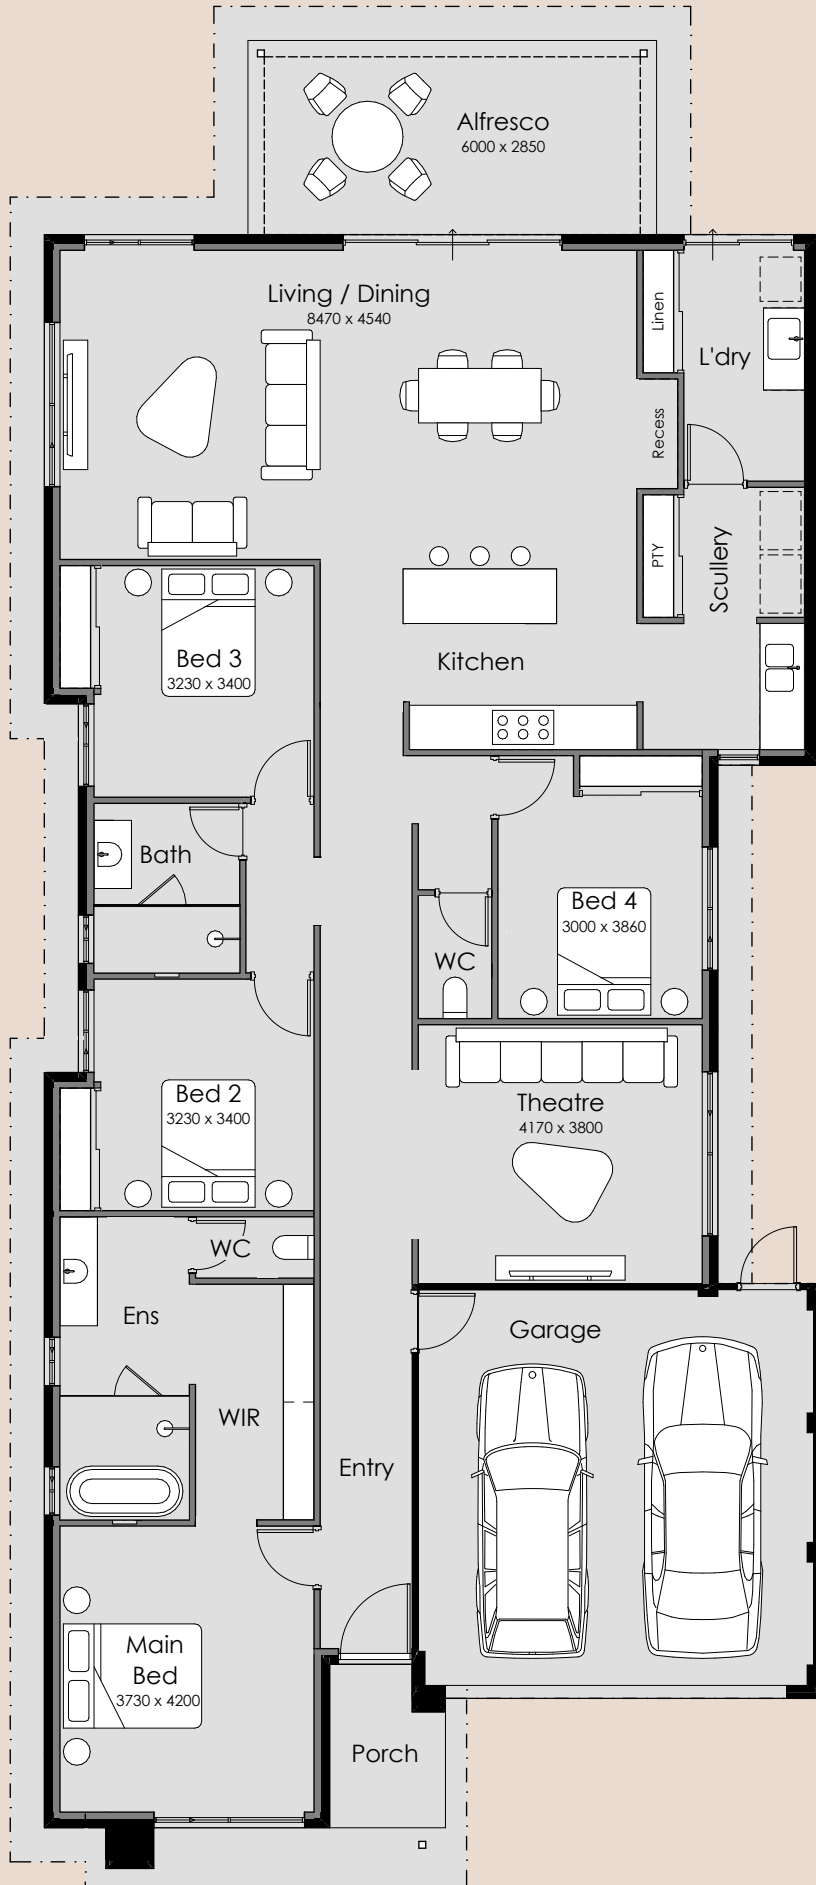

## Aria Venti

- 4
- 2
- 2

Overall Width – 11.39m

Overall Length – 26.93m

Min Block Width – 12.50m

Min Block Length – 30.00m

Total Area – 258.79m<sup>2</sup>