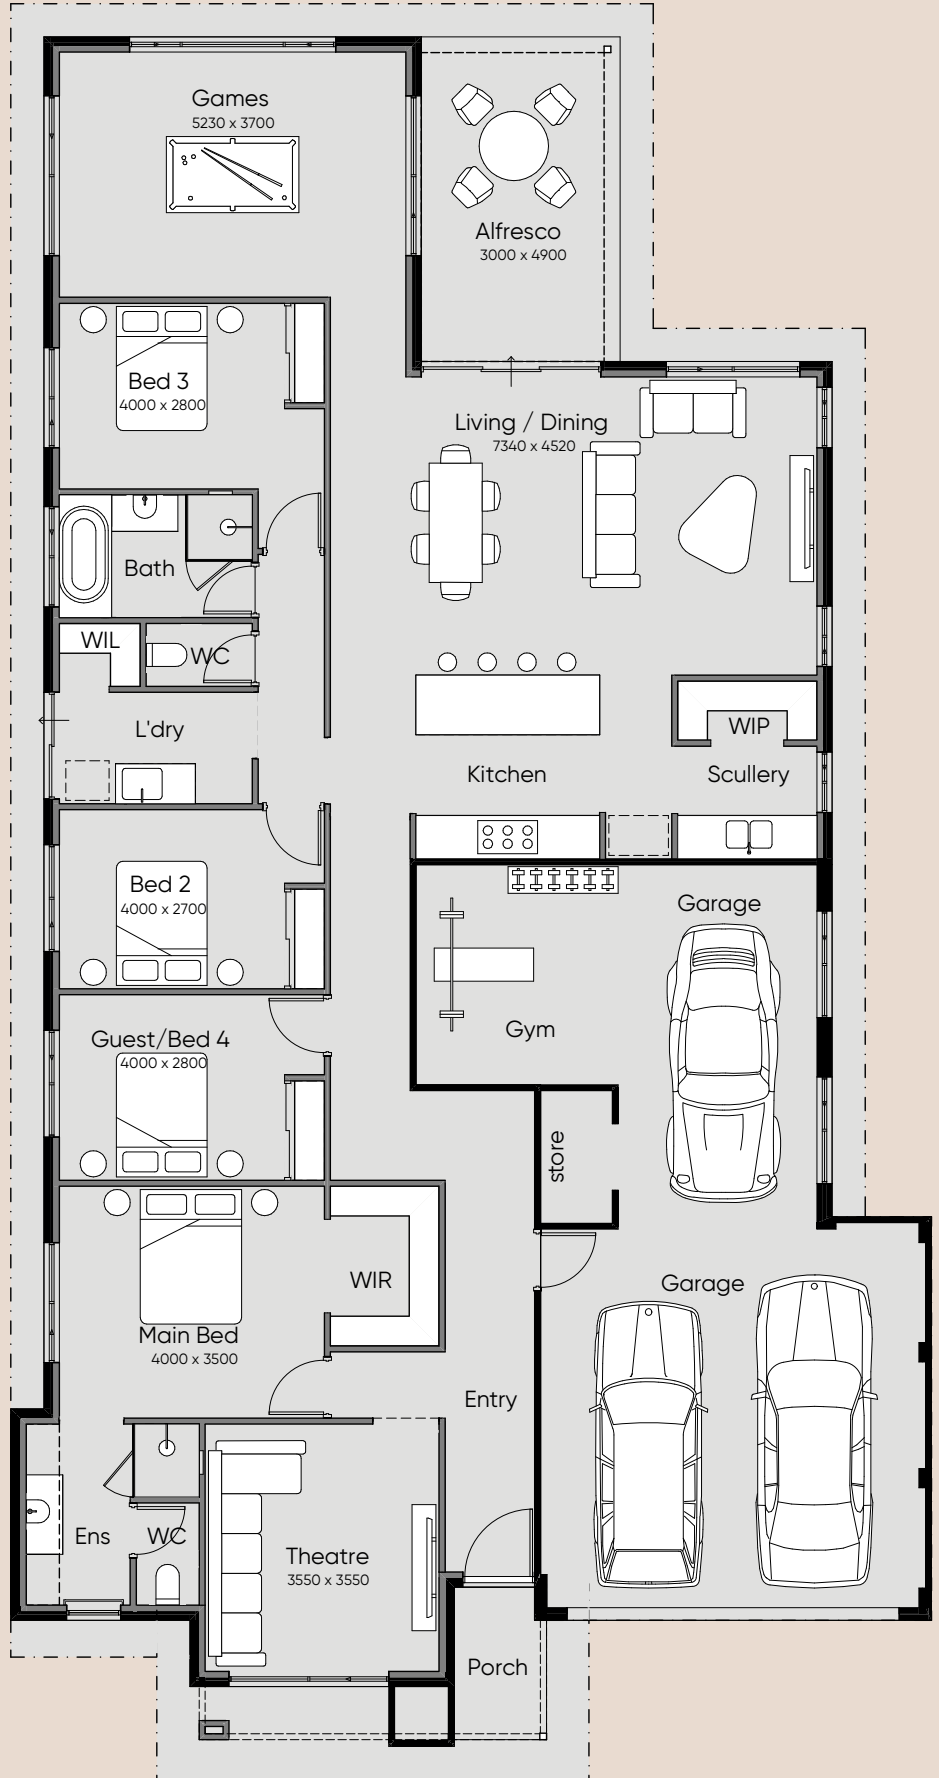

SUMMIT

HOMES GROUP

Picco – Home Gym

-  4
-  2
-  2

Overall Width: 13.89m
Overall Length: 25.79m
Min Block Width: 15m
Min Block Length: 30m
Total Area: 288.77m²