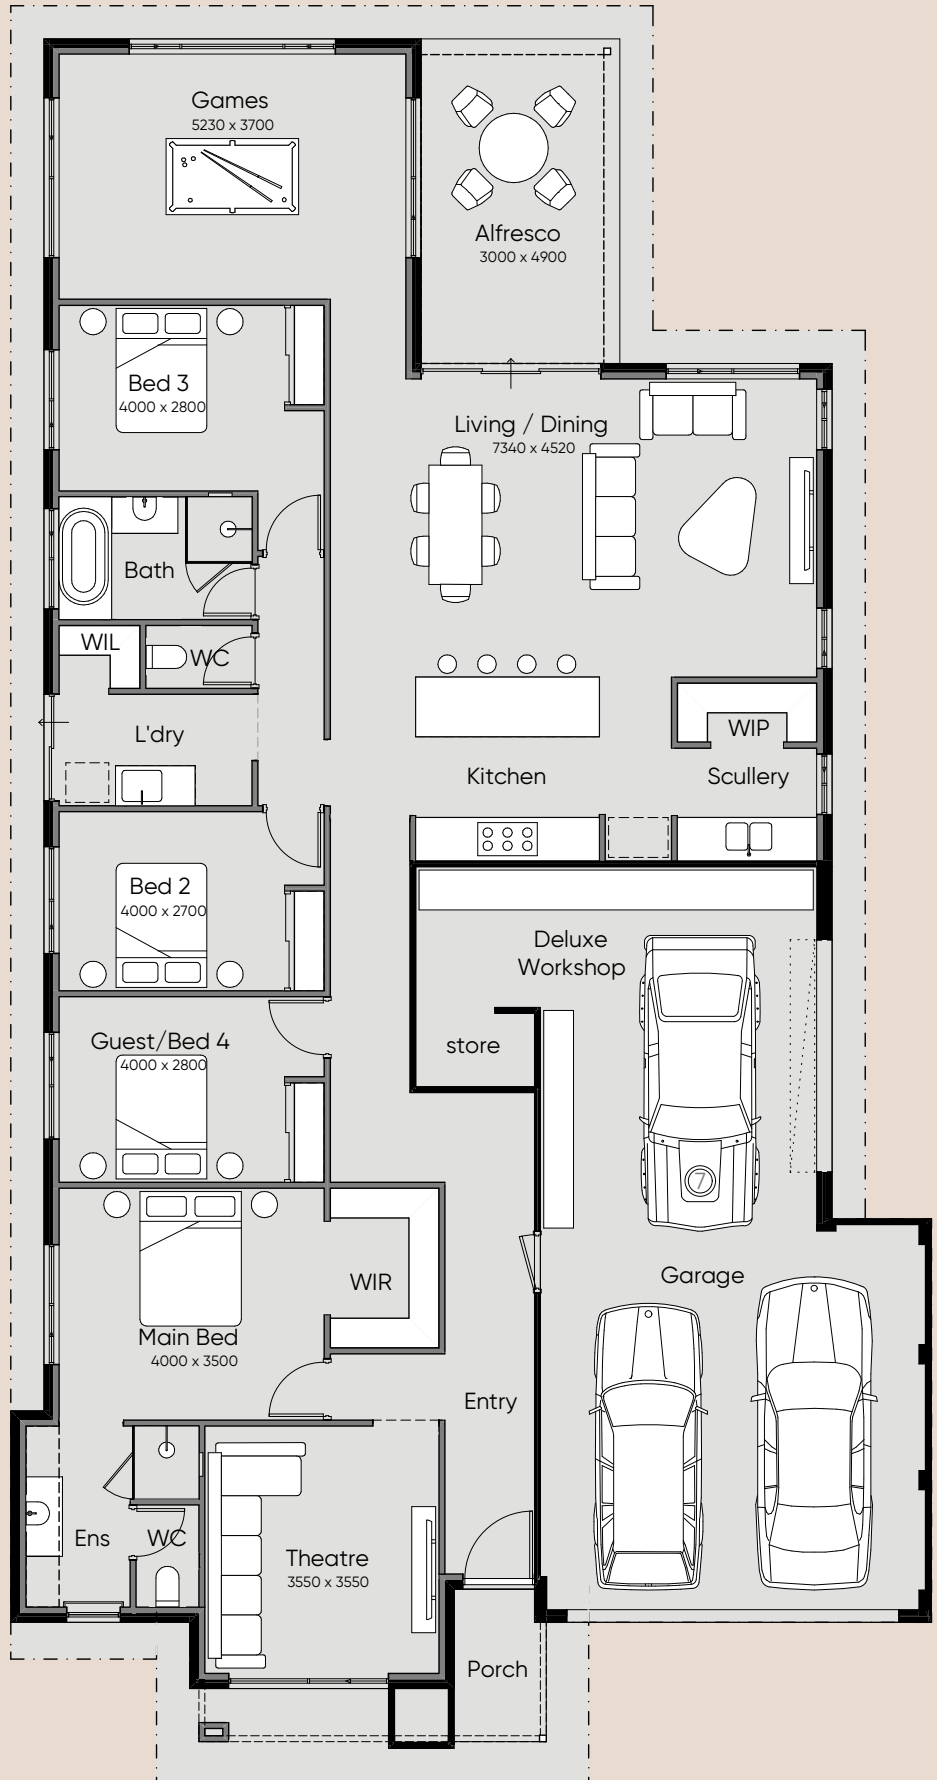

SUMMIT

HOMES GROUP

Picco – Workshop pro

Overall Width: 13.89m
Overall Length: 25.79m
Min Block Width: 15m
Min Block Length: 30m
Total Area: 288.77m²