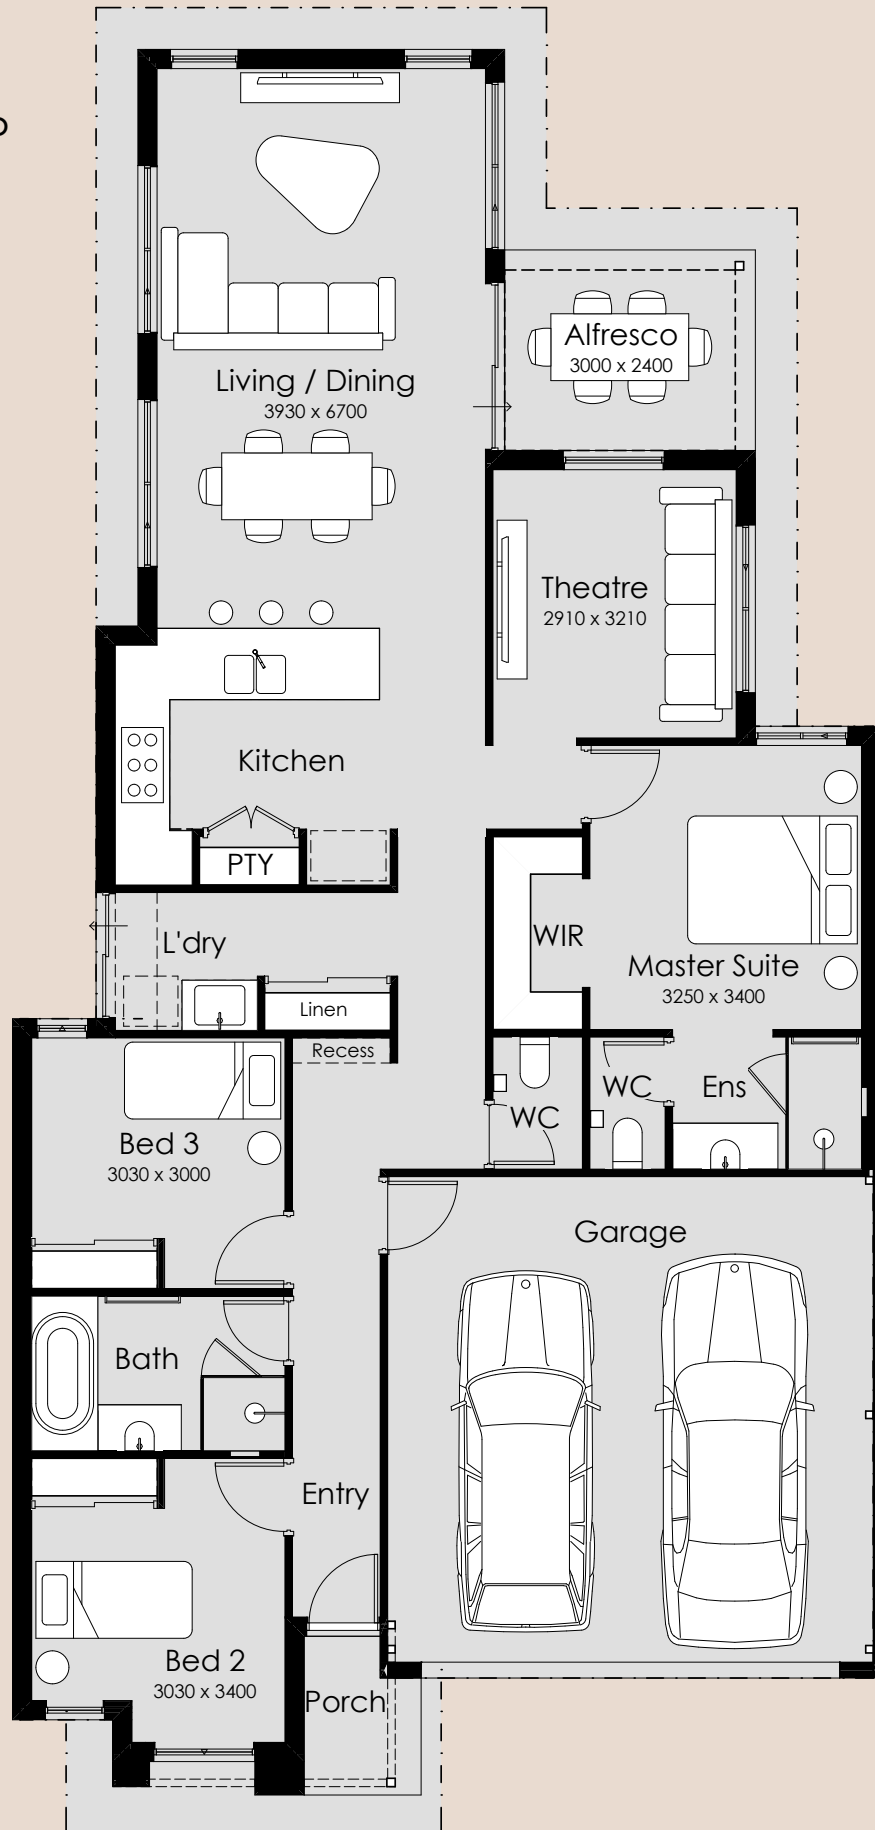

SUMMIT HOMES GROUP

Vetina

Overall Width – 10.39m
Overall Length – 20.89m
To Suit Block Width – 10.5m
To Suit Block Length – 25m
Total Area – 173.19m²